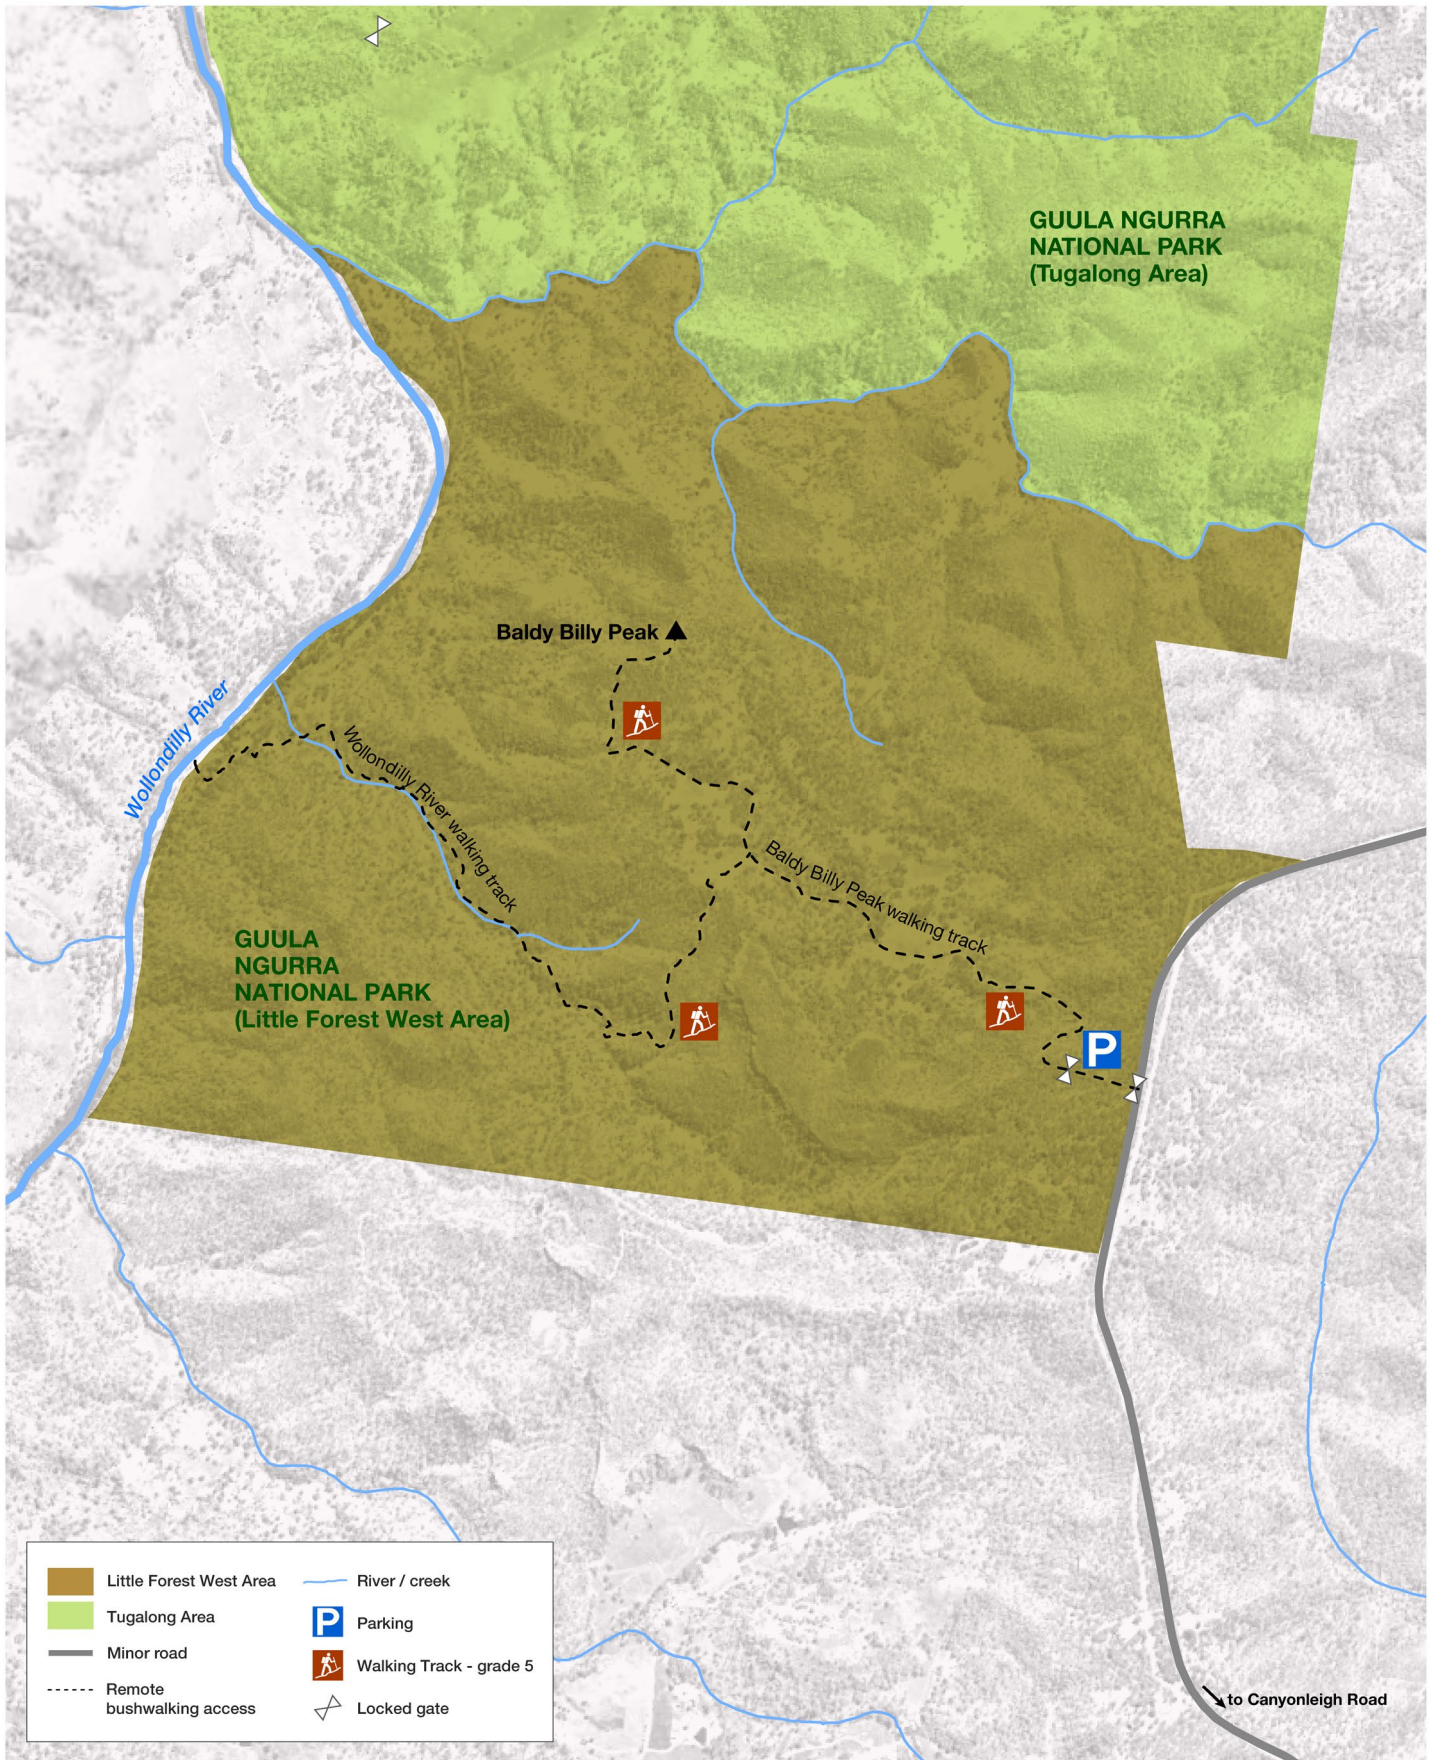

Guula Ngurra National Park

Overview

Published March 2022

MAP INFORMATION

This map does not provide detailed information on topography, alerts or opening times and may not be suitable for some activities

Guula Ngurra National Park

Little Forest West Area

Published March 2022

MAP INFORMATION

This map does not provide detailed information on topography, alerts or opening times and may not be suitable for some activities

Guula Ngurra National Park

Mount Penang Area

Published March 2022

MAP INFORMATION

This map does not provide detailed information on topography, alerts or opening times and may not be suitable for some activities