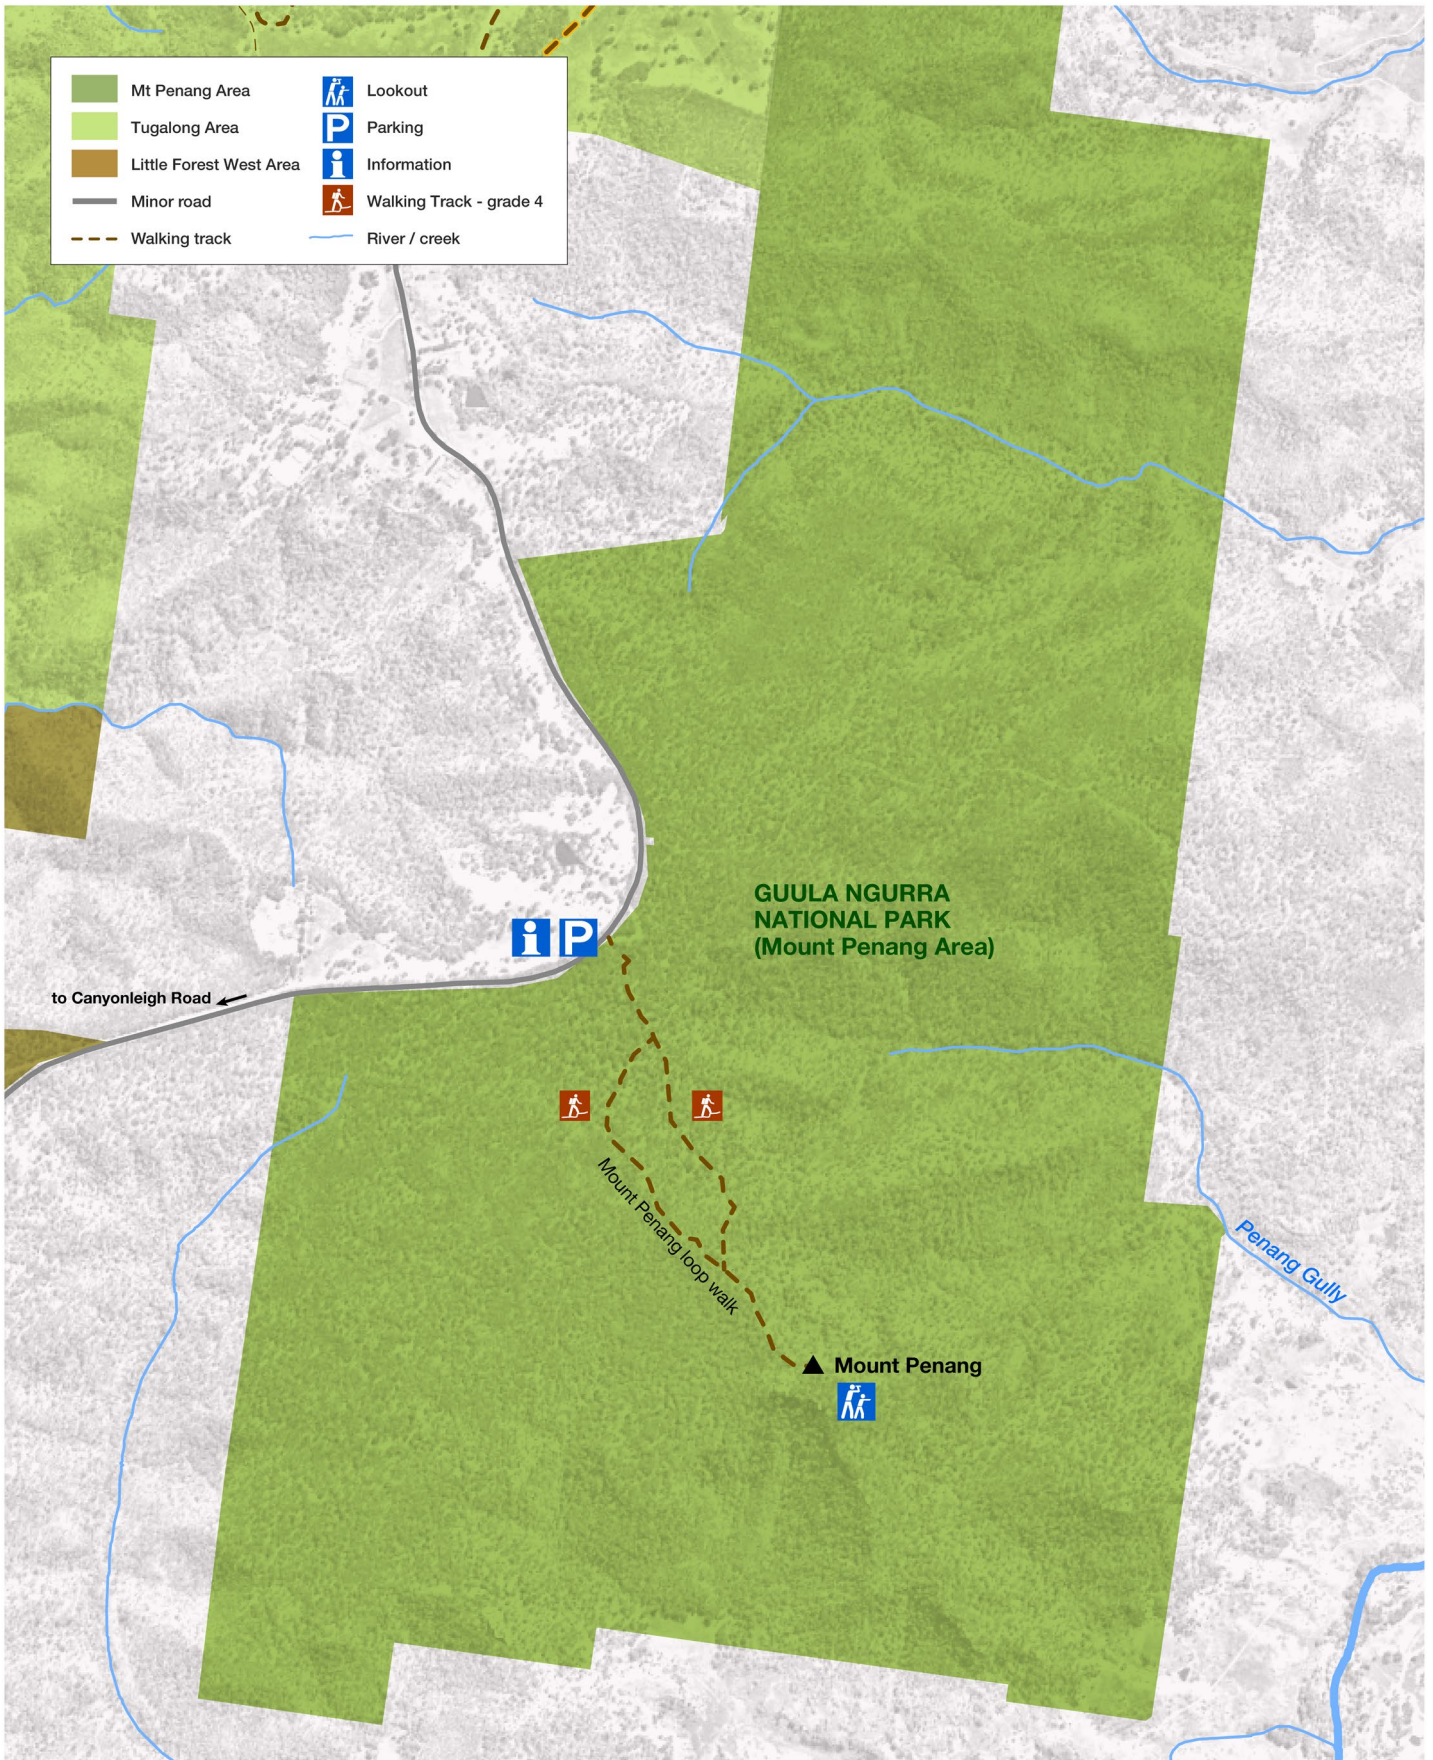

Little Forest West Area

Published March 2022

MAP INFORMATION

This map does not provide detailed information on topography, alerts or opening times and may not be suitable for some activities

Guula Ngurra National Park

Mount Penang Area

Published March 2022

MAP INFORMATION

This map does not provide detailed information on topography, alerts or opening times and may not be suitable for some activities