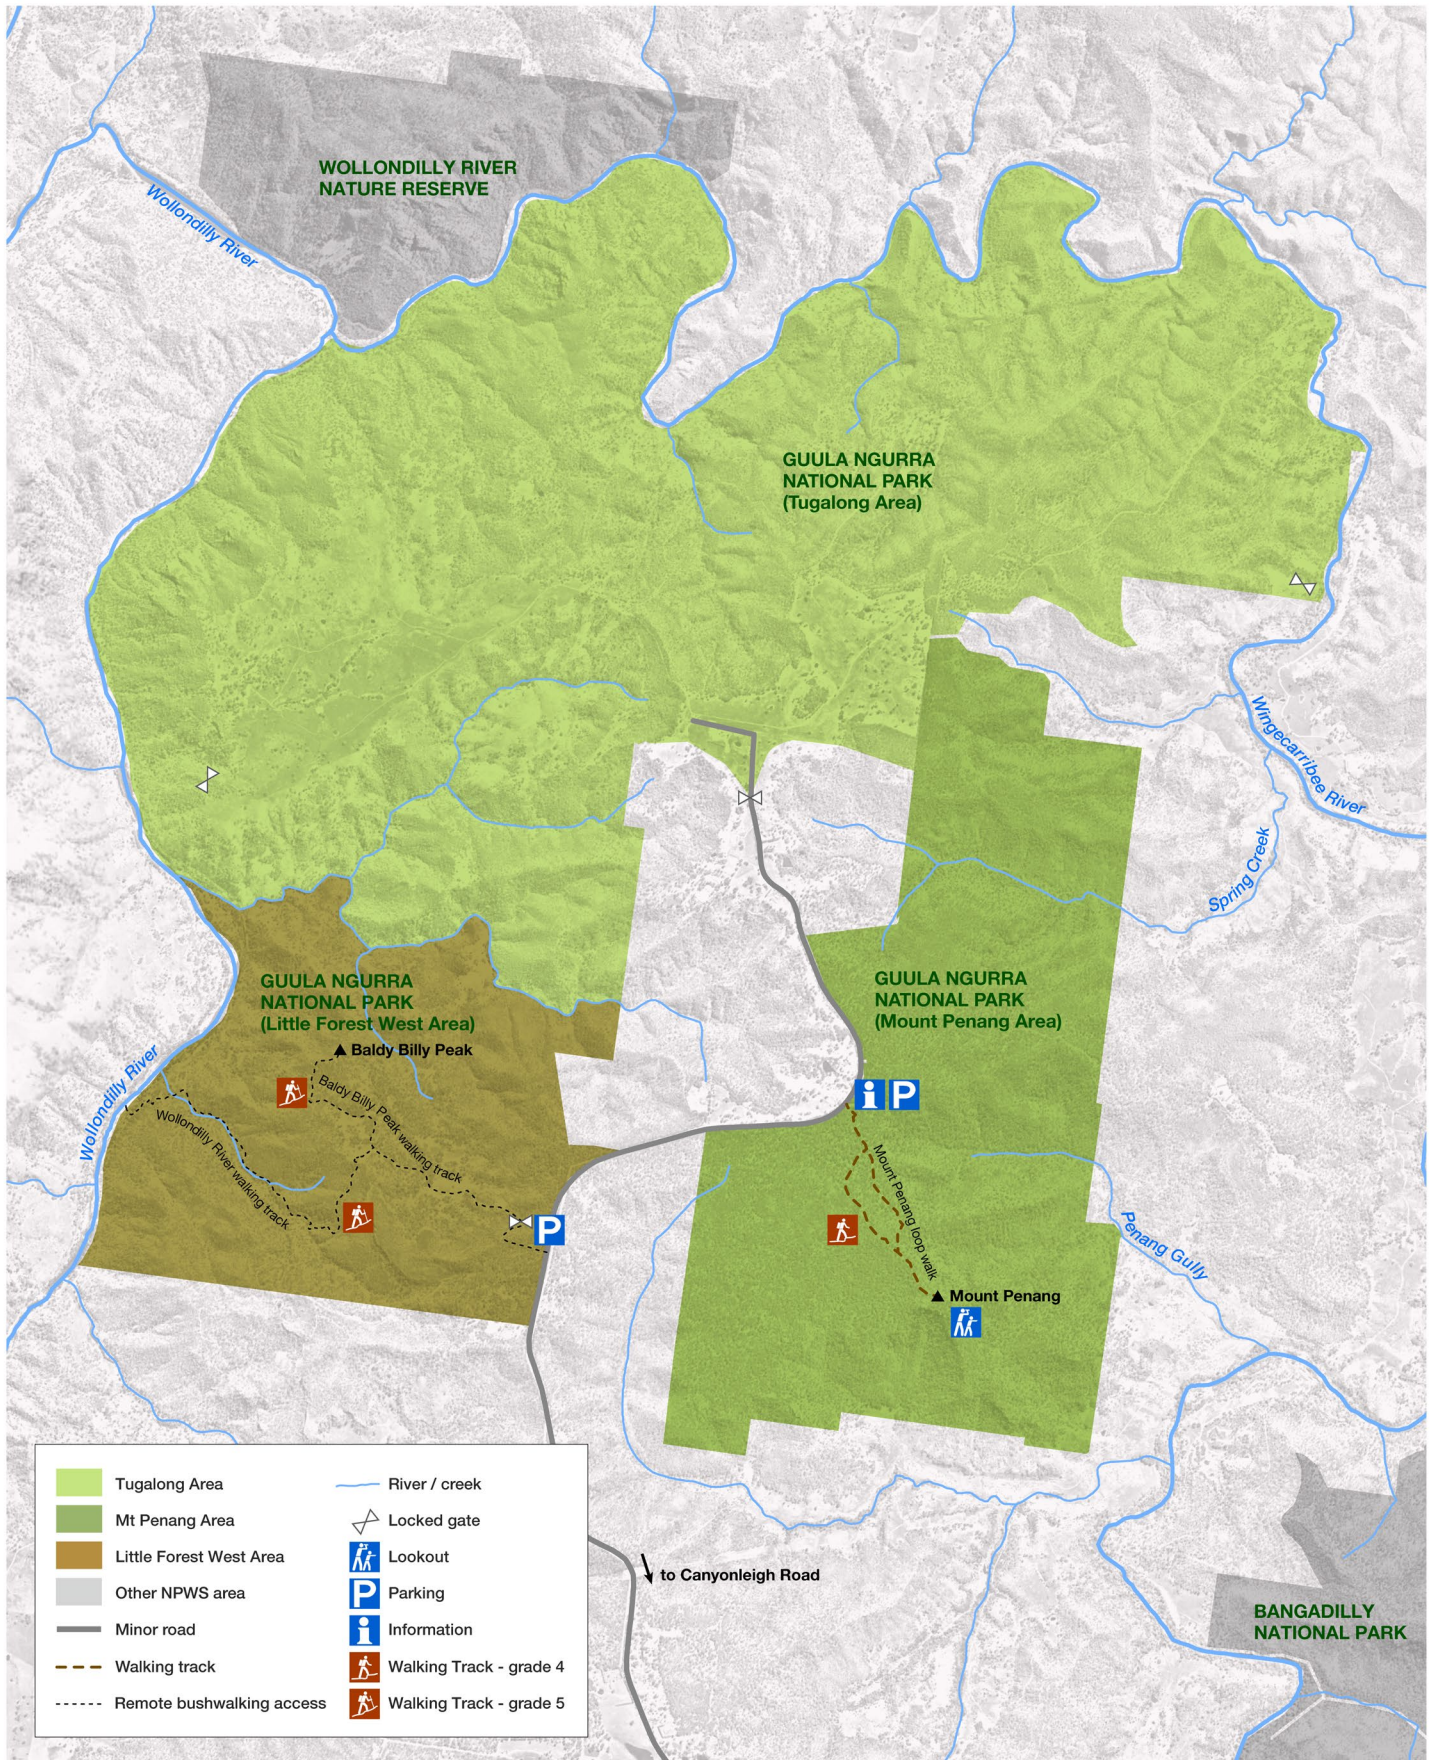

Guula Ngurra National Park

Overview

Published March 2022

MAP INFORMATION

This map does not provide detailed information on topography, alerts or opening times and may not be suitable for some activities

Guula Ngurra National Park

Little Forest West Area

Published March 2022

MAP INFORMATION

This map does not provide detailed information on topography, alerts or opening times and may not be suitable for some activities

Guula Ngurra National Park

Mount Penang Area

Published March 2022

MAP INFORMATION

This map does not provide detailed information on topography, alerts or opening times and may not be suitable for some activities