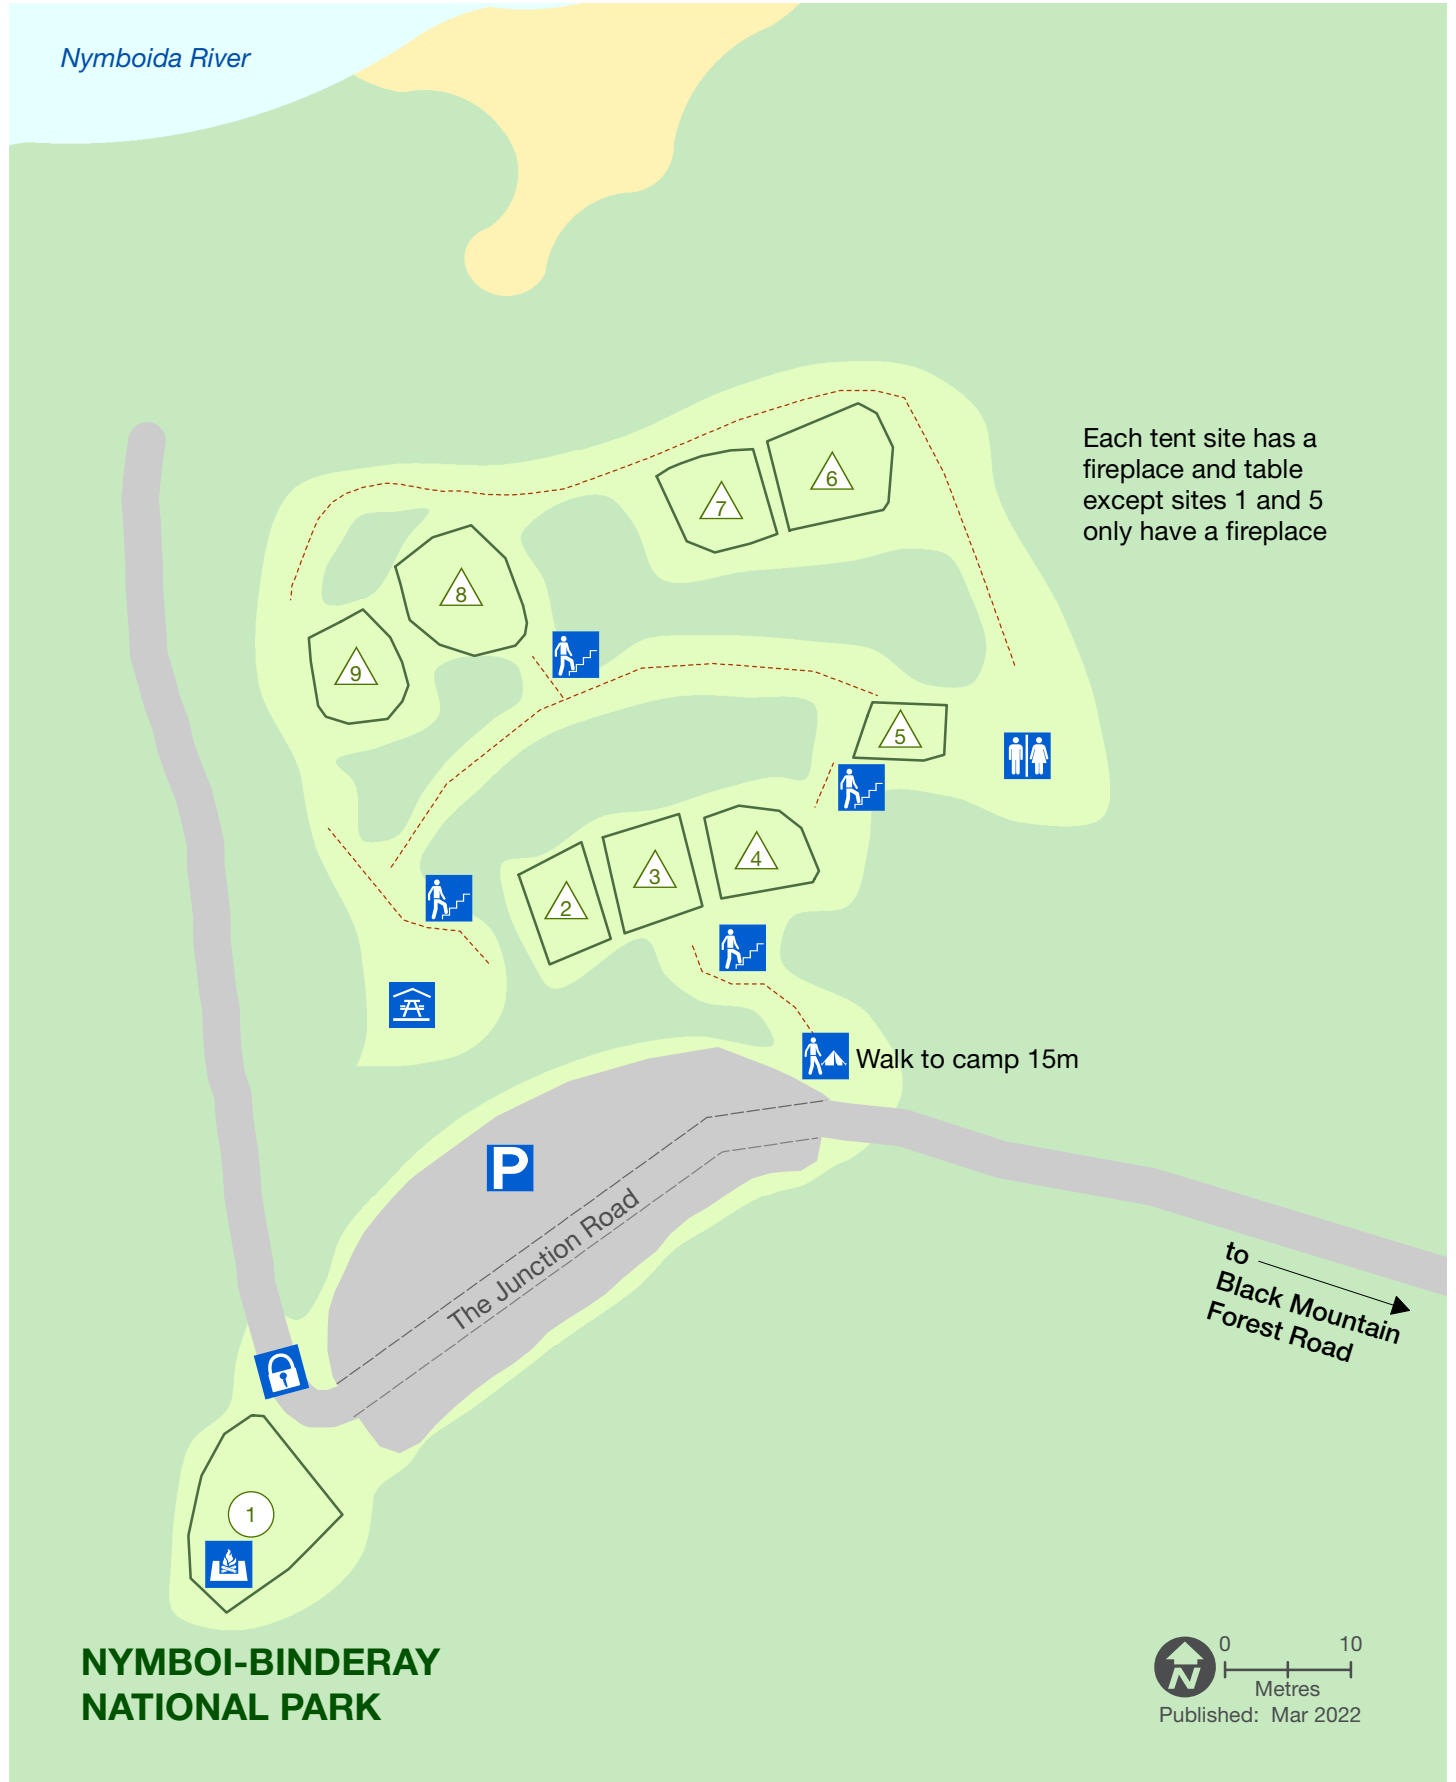

Nymboi-Binderay National Park

The Junction campground

Tent only

Fireplace

Parking

Medium site up to 4.6m

Locked gate

Picnic shelter

Toilet