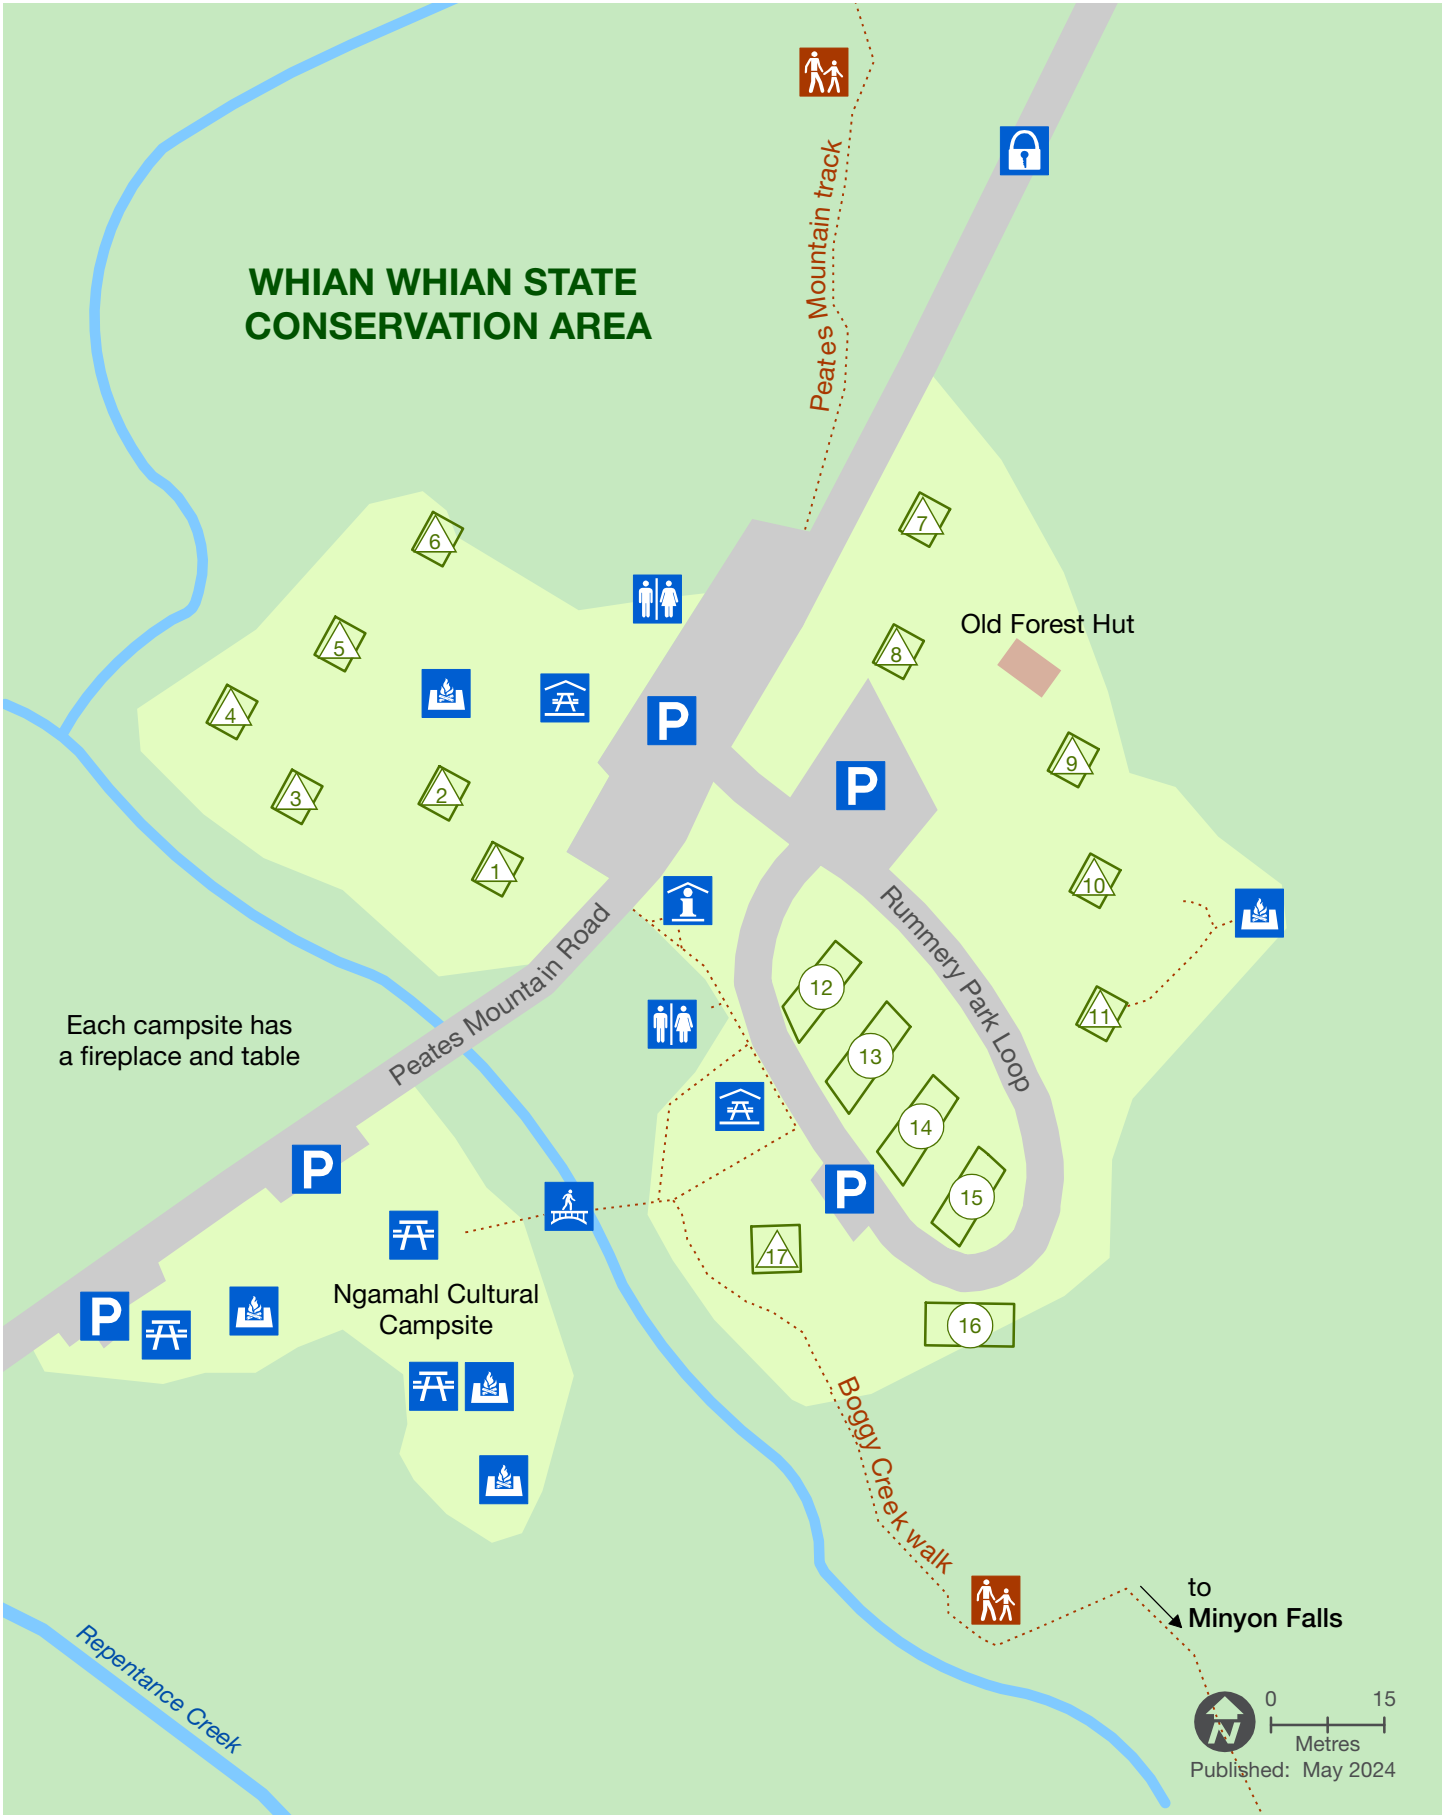

# Whian Whian State Conservation Area

## Rummery Park campground

○ Medium site up to 4.6m

BBQ Barbecue

Information

Pedestrian bridge

Picnic table

△ Tent only

Fireplace

Parking

Picnic shelter

Toilet

Walking track