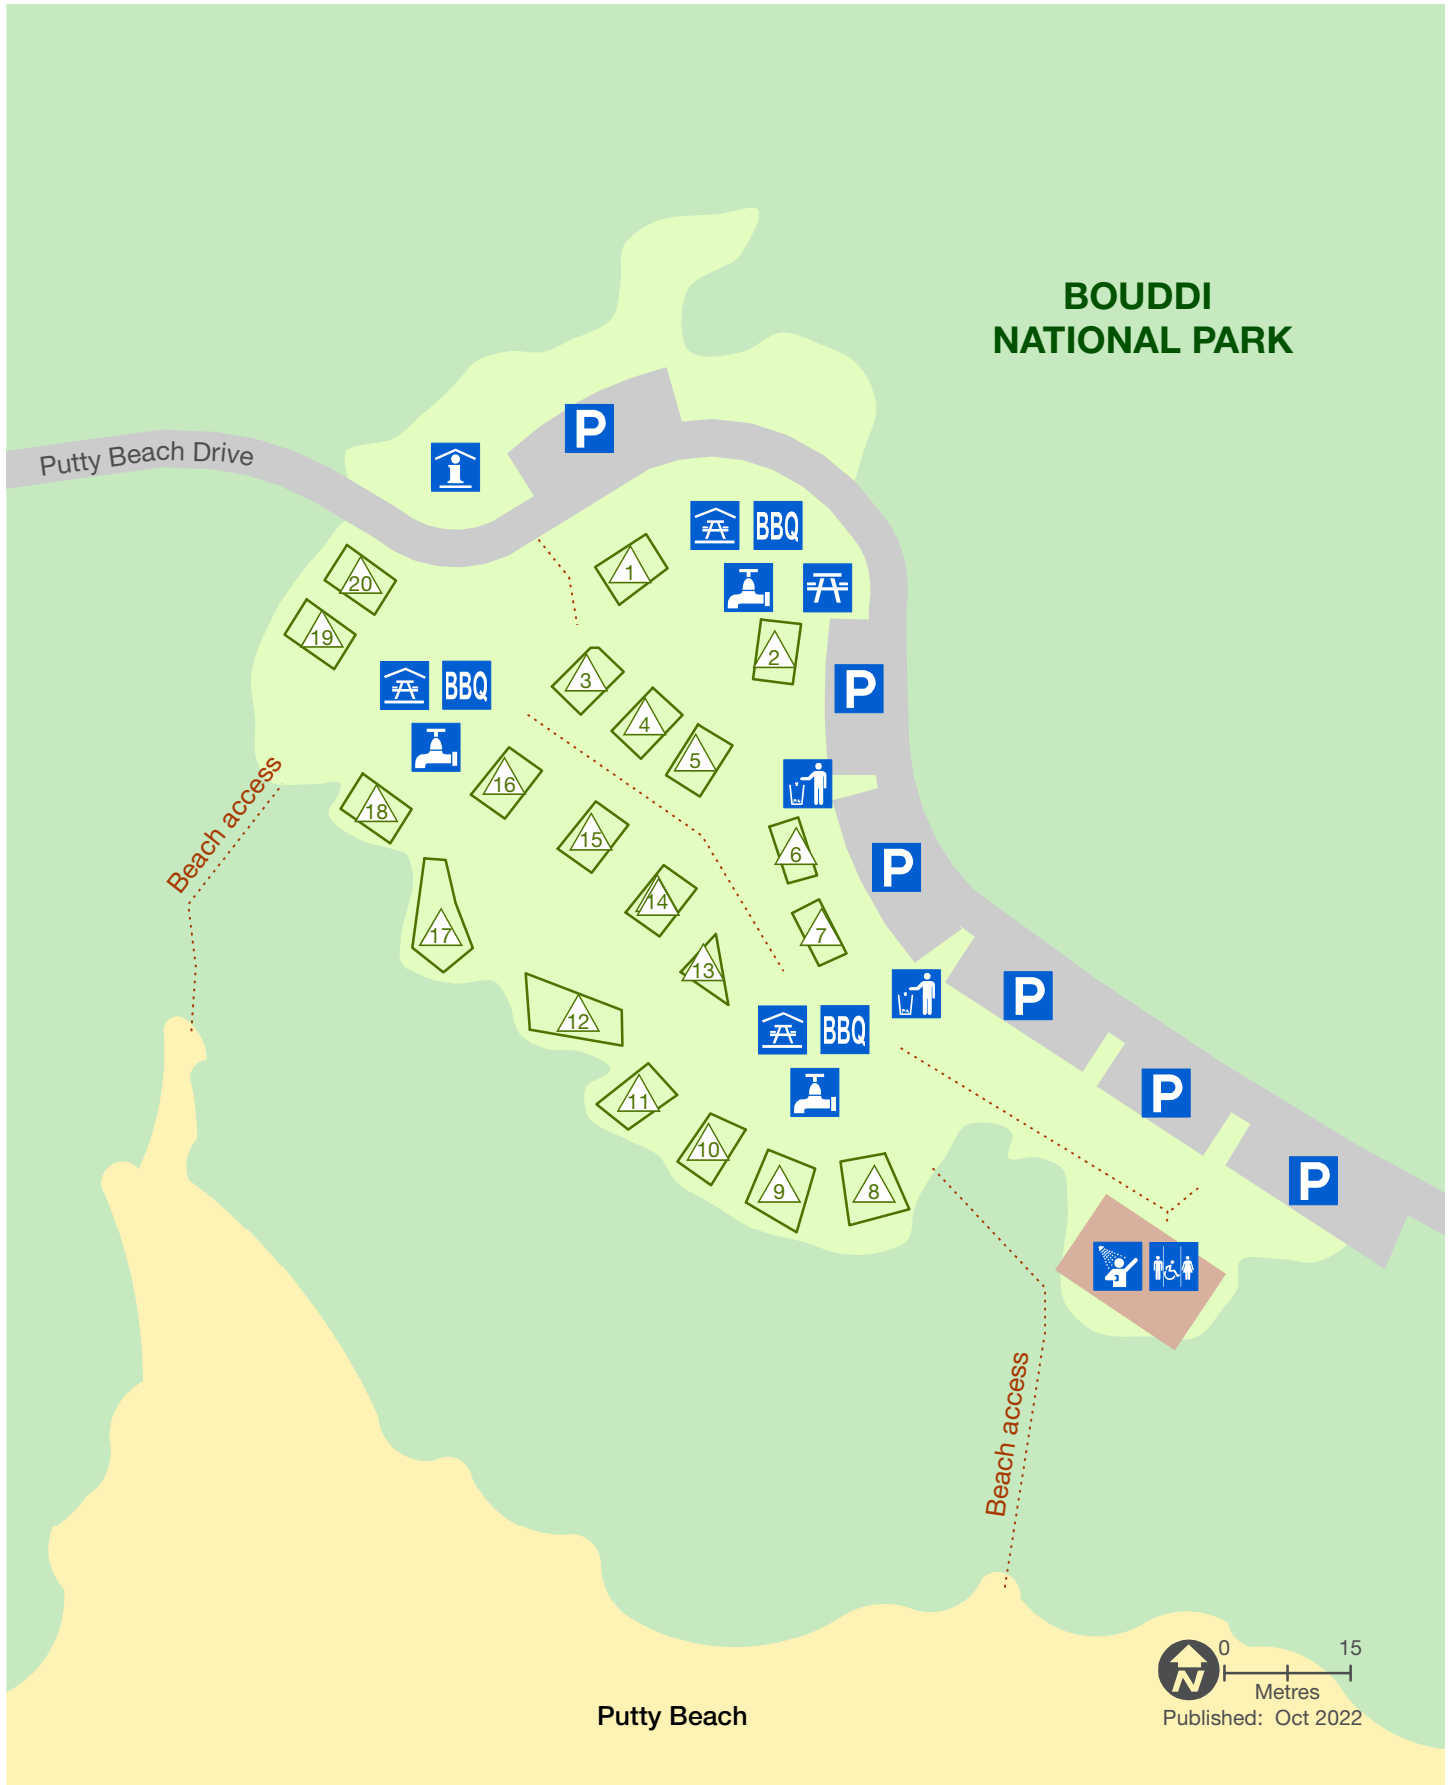

Bouddi National Park

Putty Beach campground

- Tent only
- Barbecue
- Information
- Picnic shelter
- Picnic table
- Rubbish
- Shower
- Tap
- Toilet accessible
- Parking