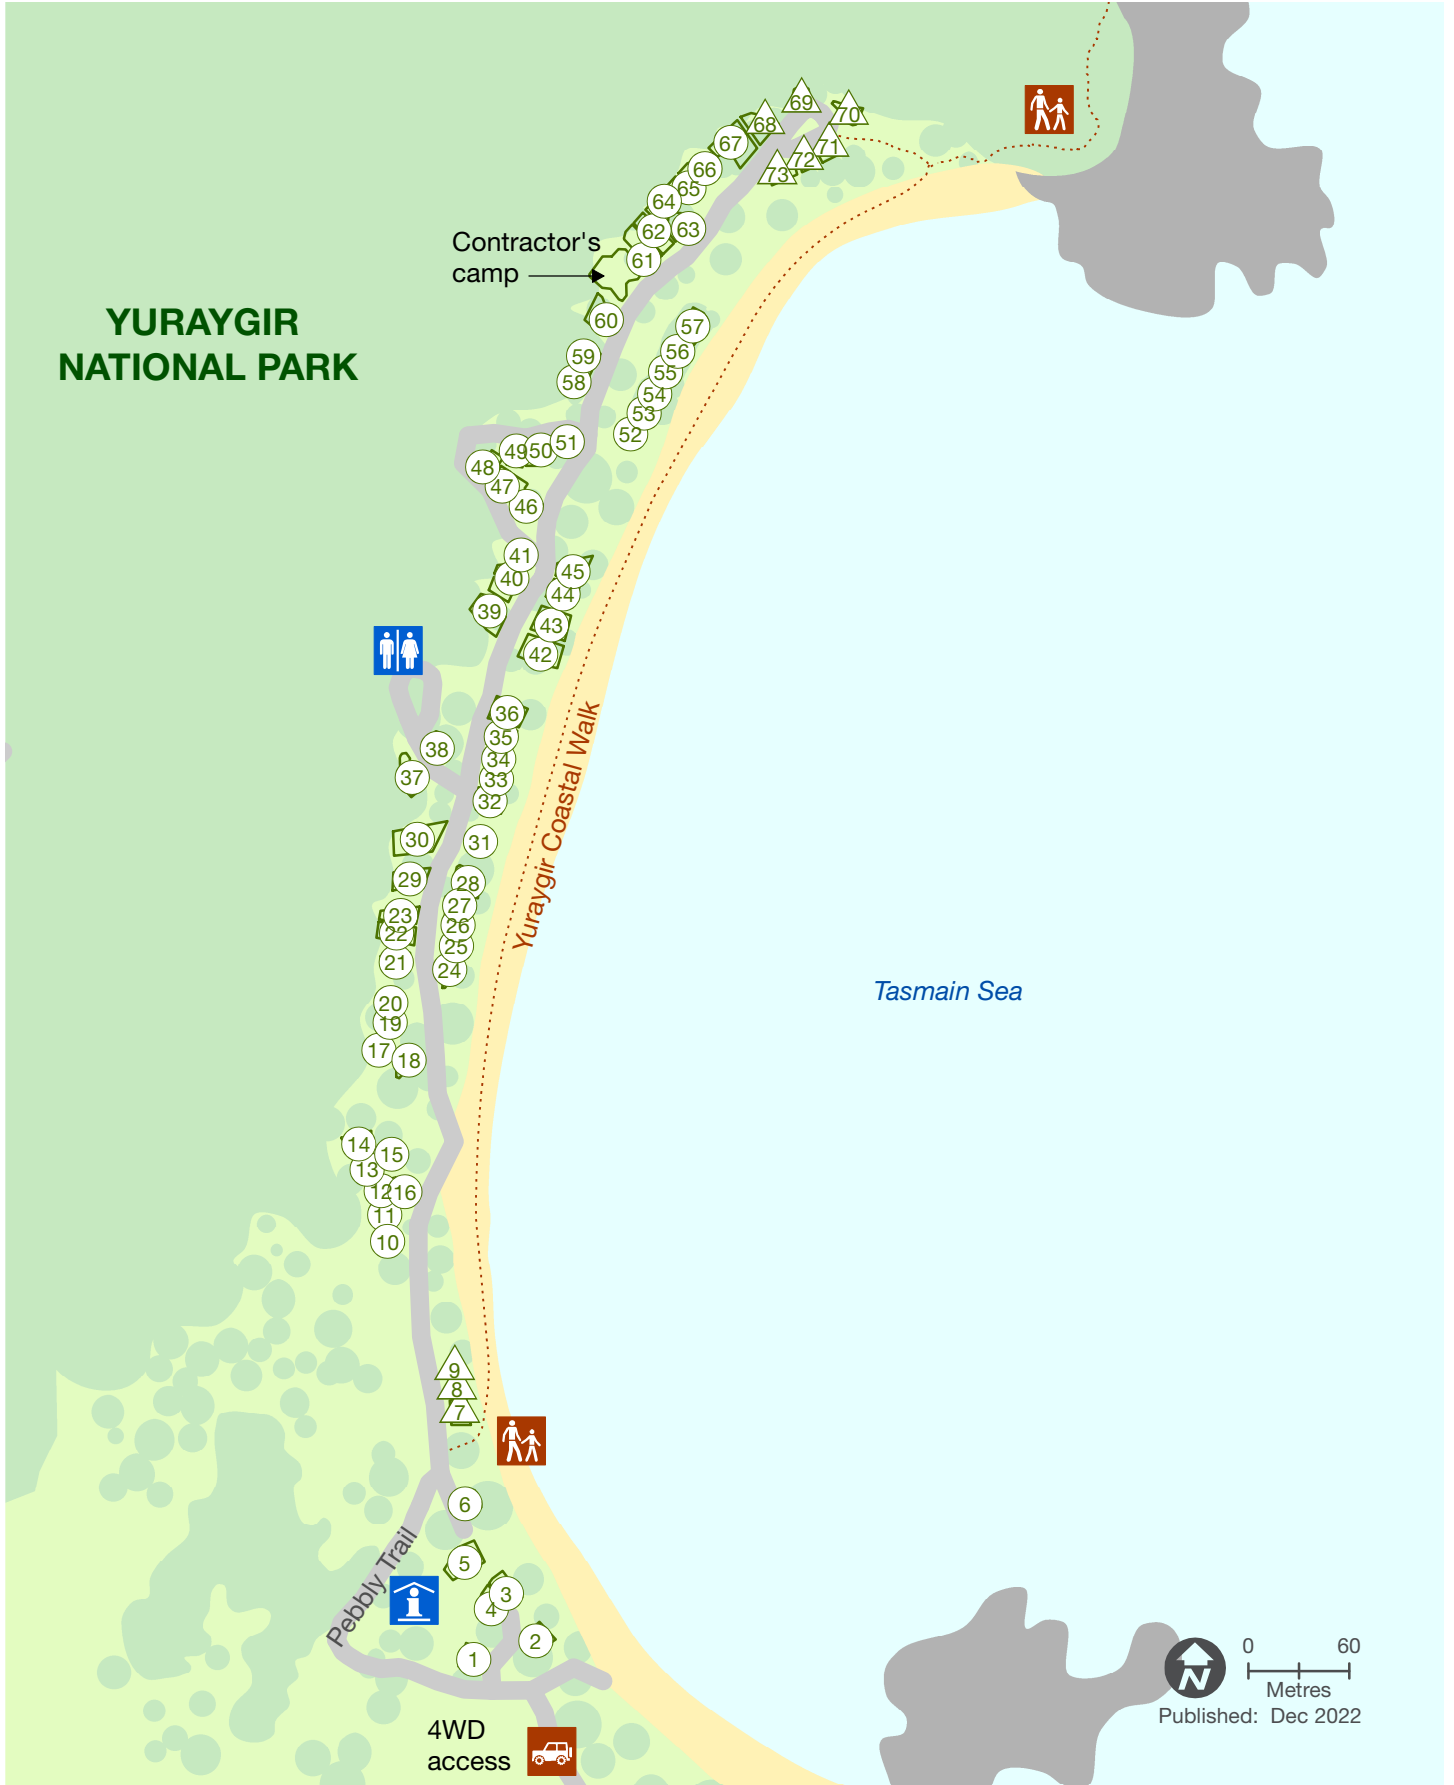

Yuraygir National Park

Pebbly Beach campground

○ Medium site
up to 4.6m

△ Tent only

Information shelter

Toilet

Walking track