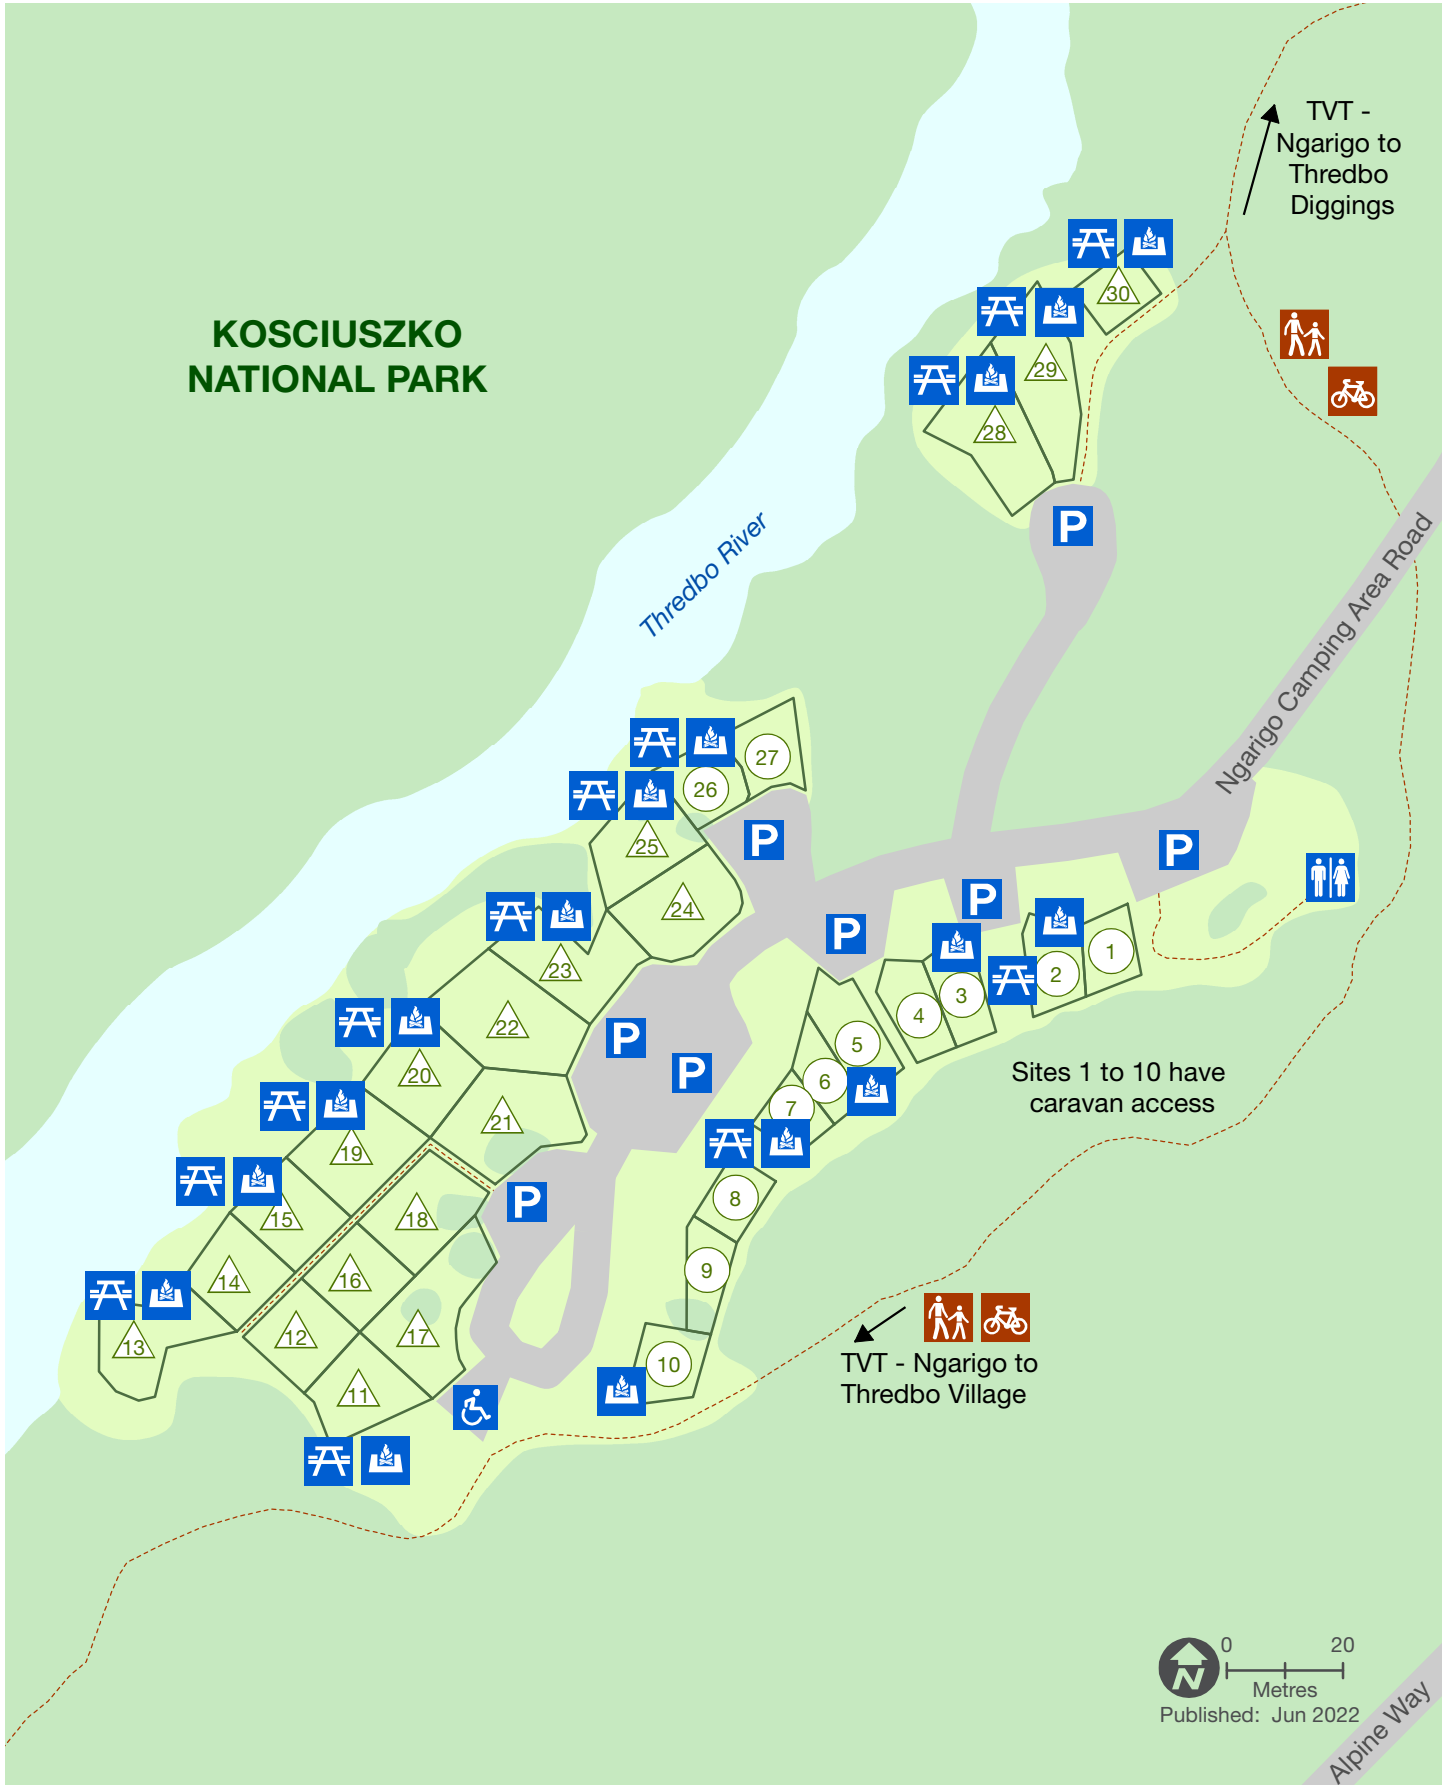

Kosciuszko National Park

Ngarigo campground

Tent only

Disability parking

Parking

Toilet

Medium site up to 4.6m

Fireplace

Picnic table

Cycling

Walking track