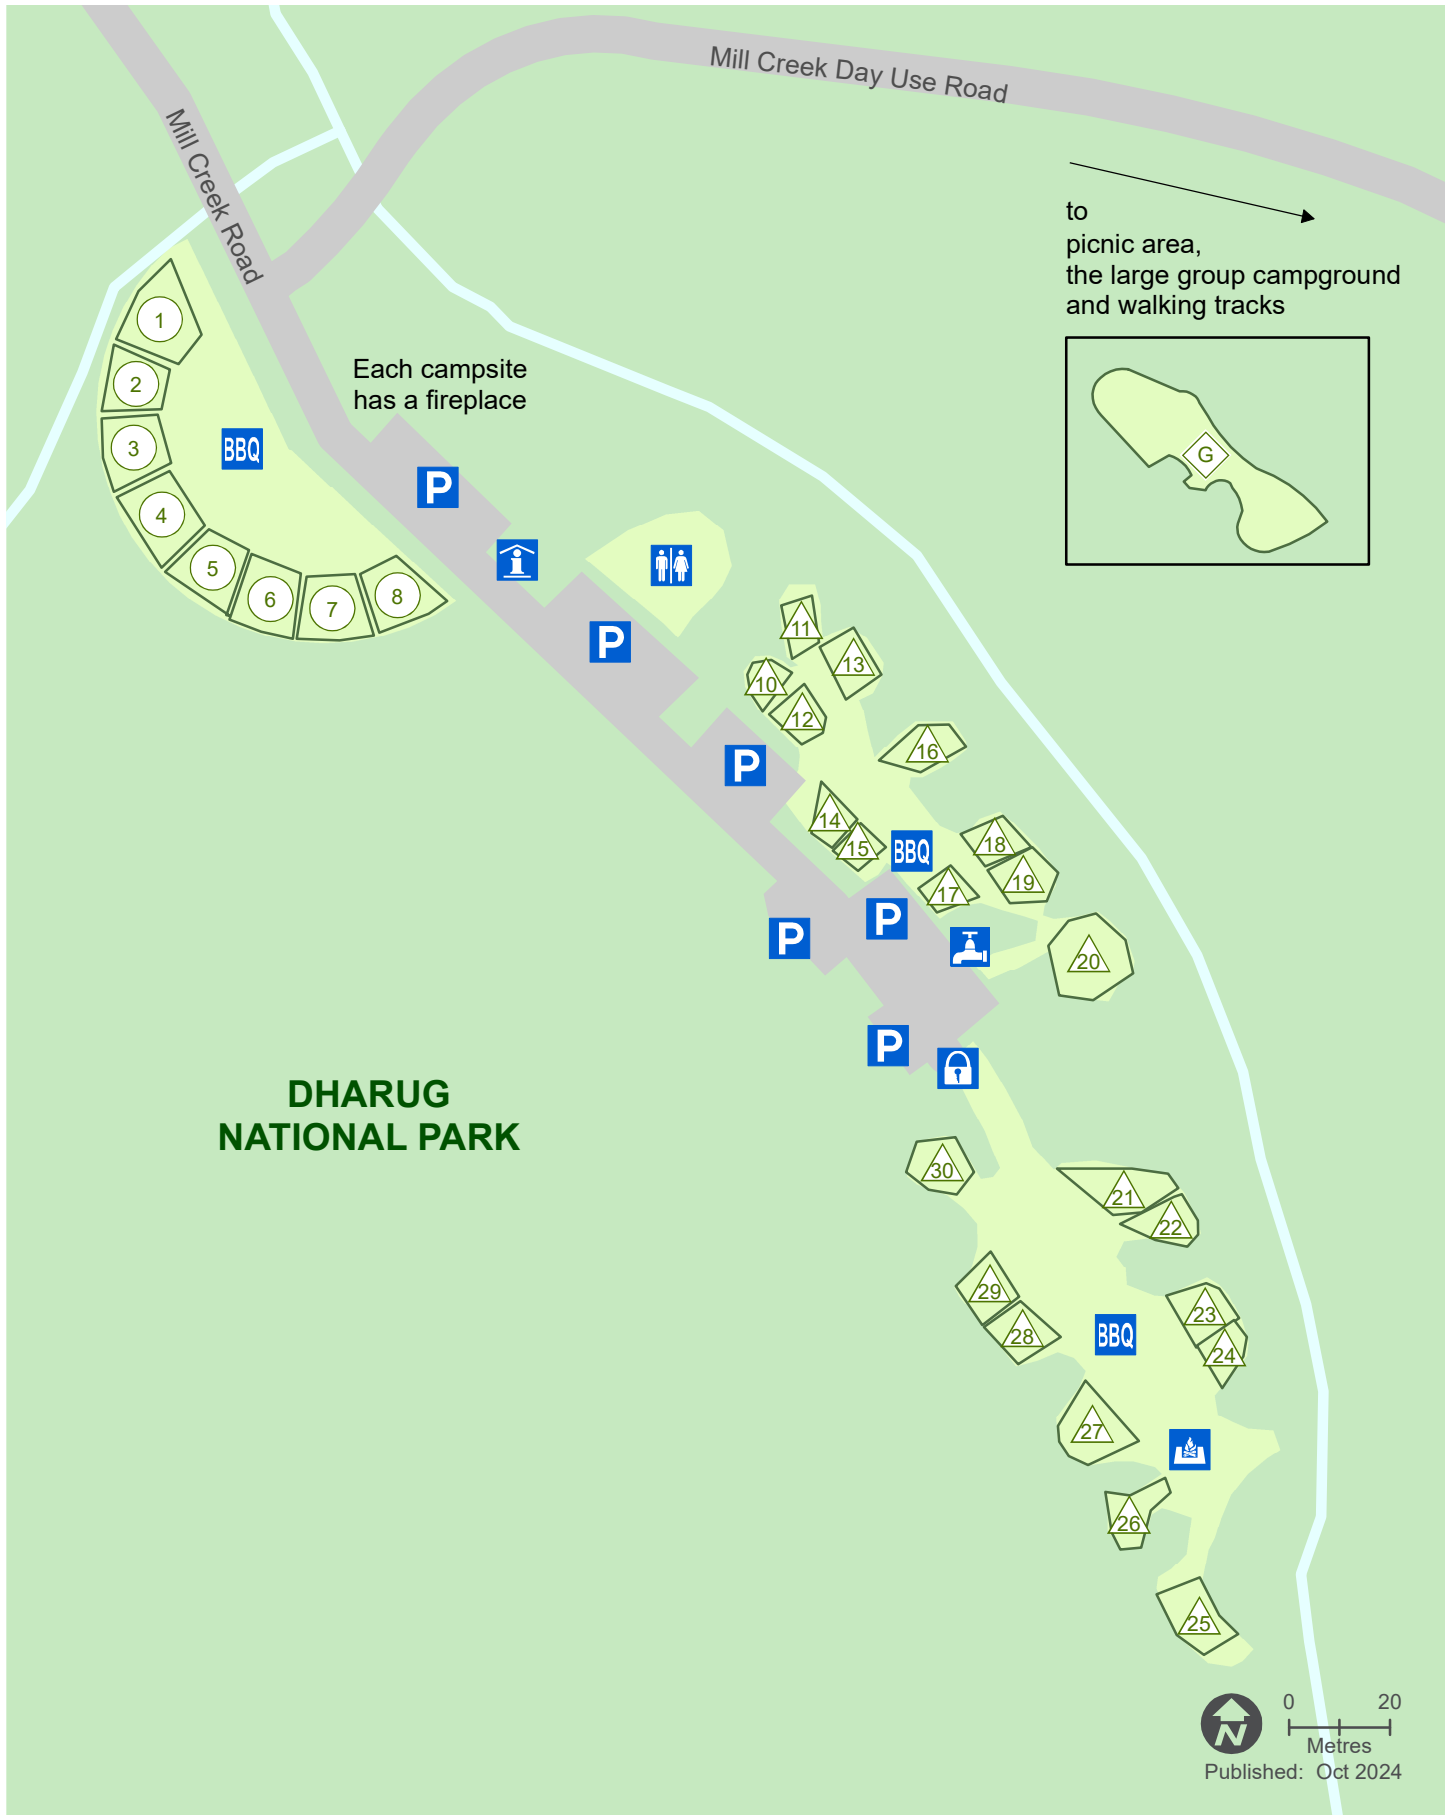

Dharug National Park

Mill Creek campground

Tent only

Medium site up to 4.6m

Group site

Barbecue

Information

Locked gate

Fireplace

Parking

Tap

Toilet