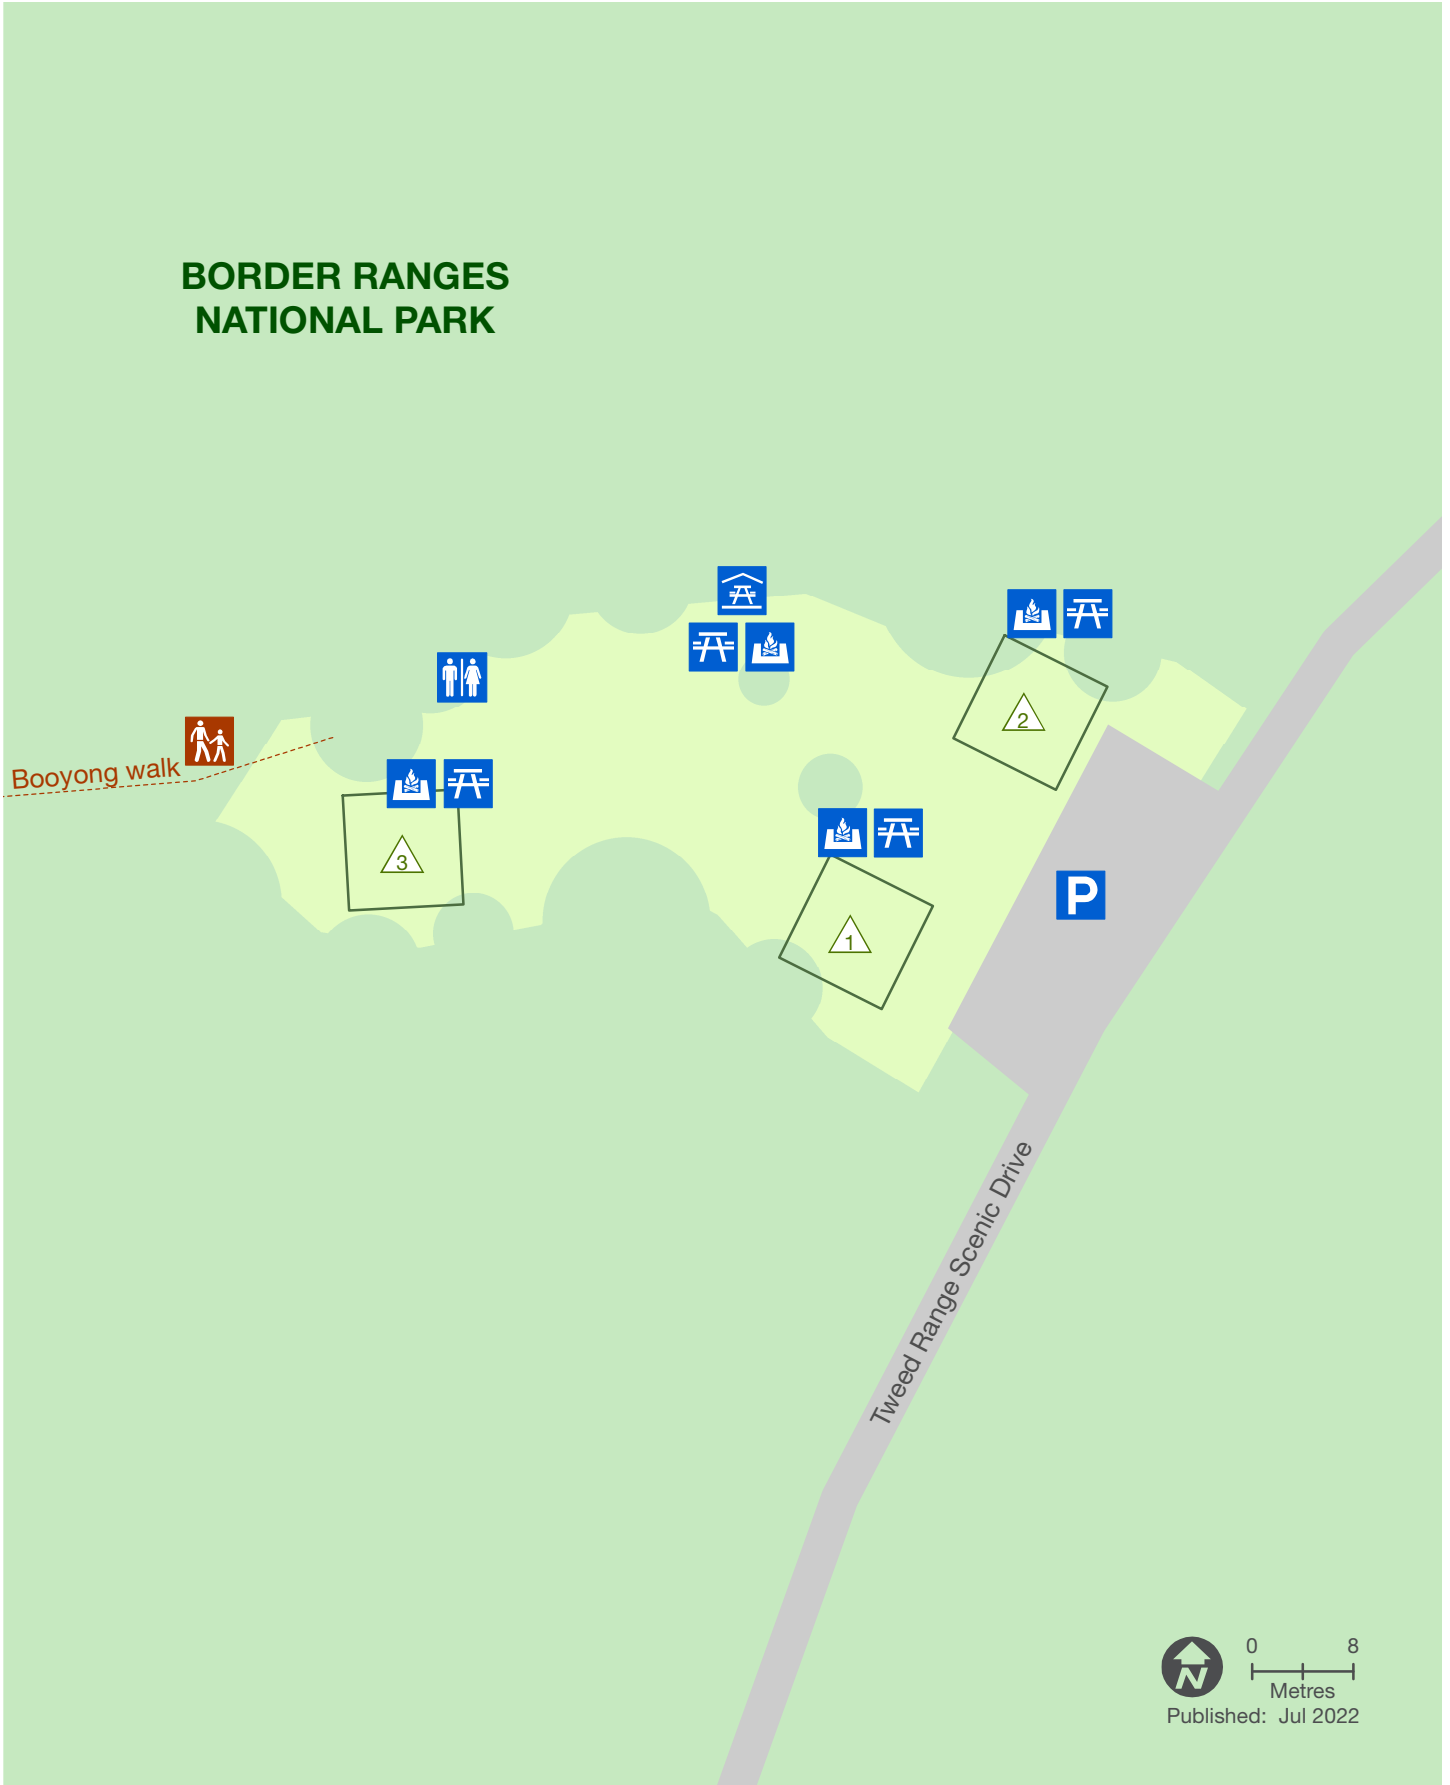

# Border Ranges National Park

Forest Tops campground

- Tent only
- Fireplace
- Picnic shelter
- Toilet
- Parking
- Picnic table
- Walking track