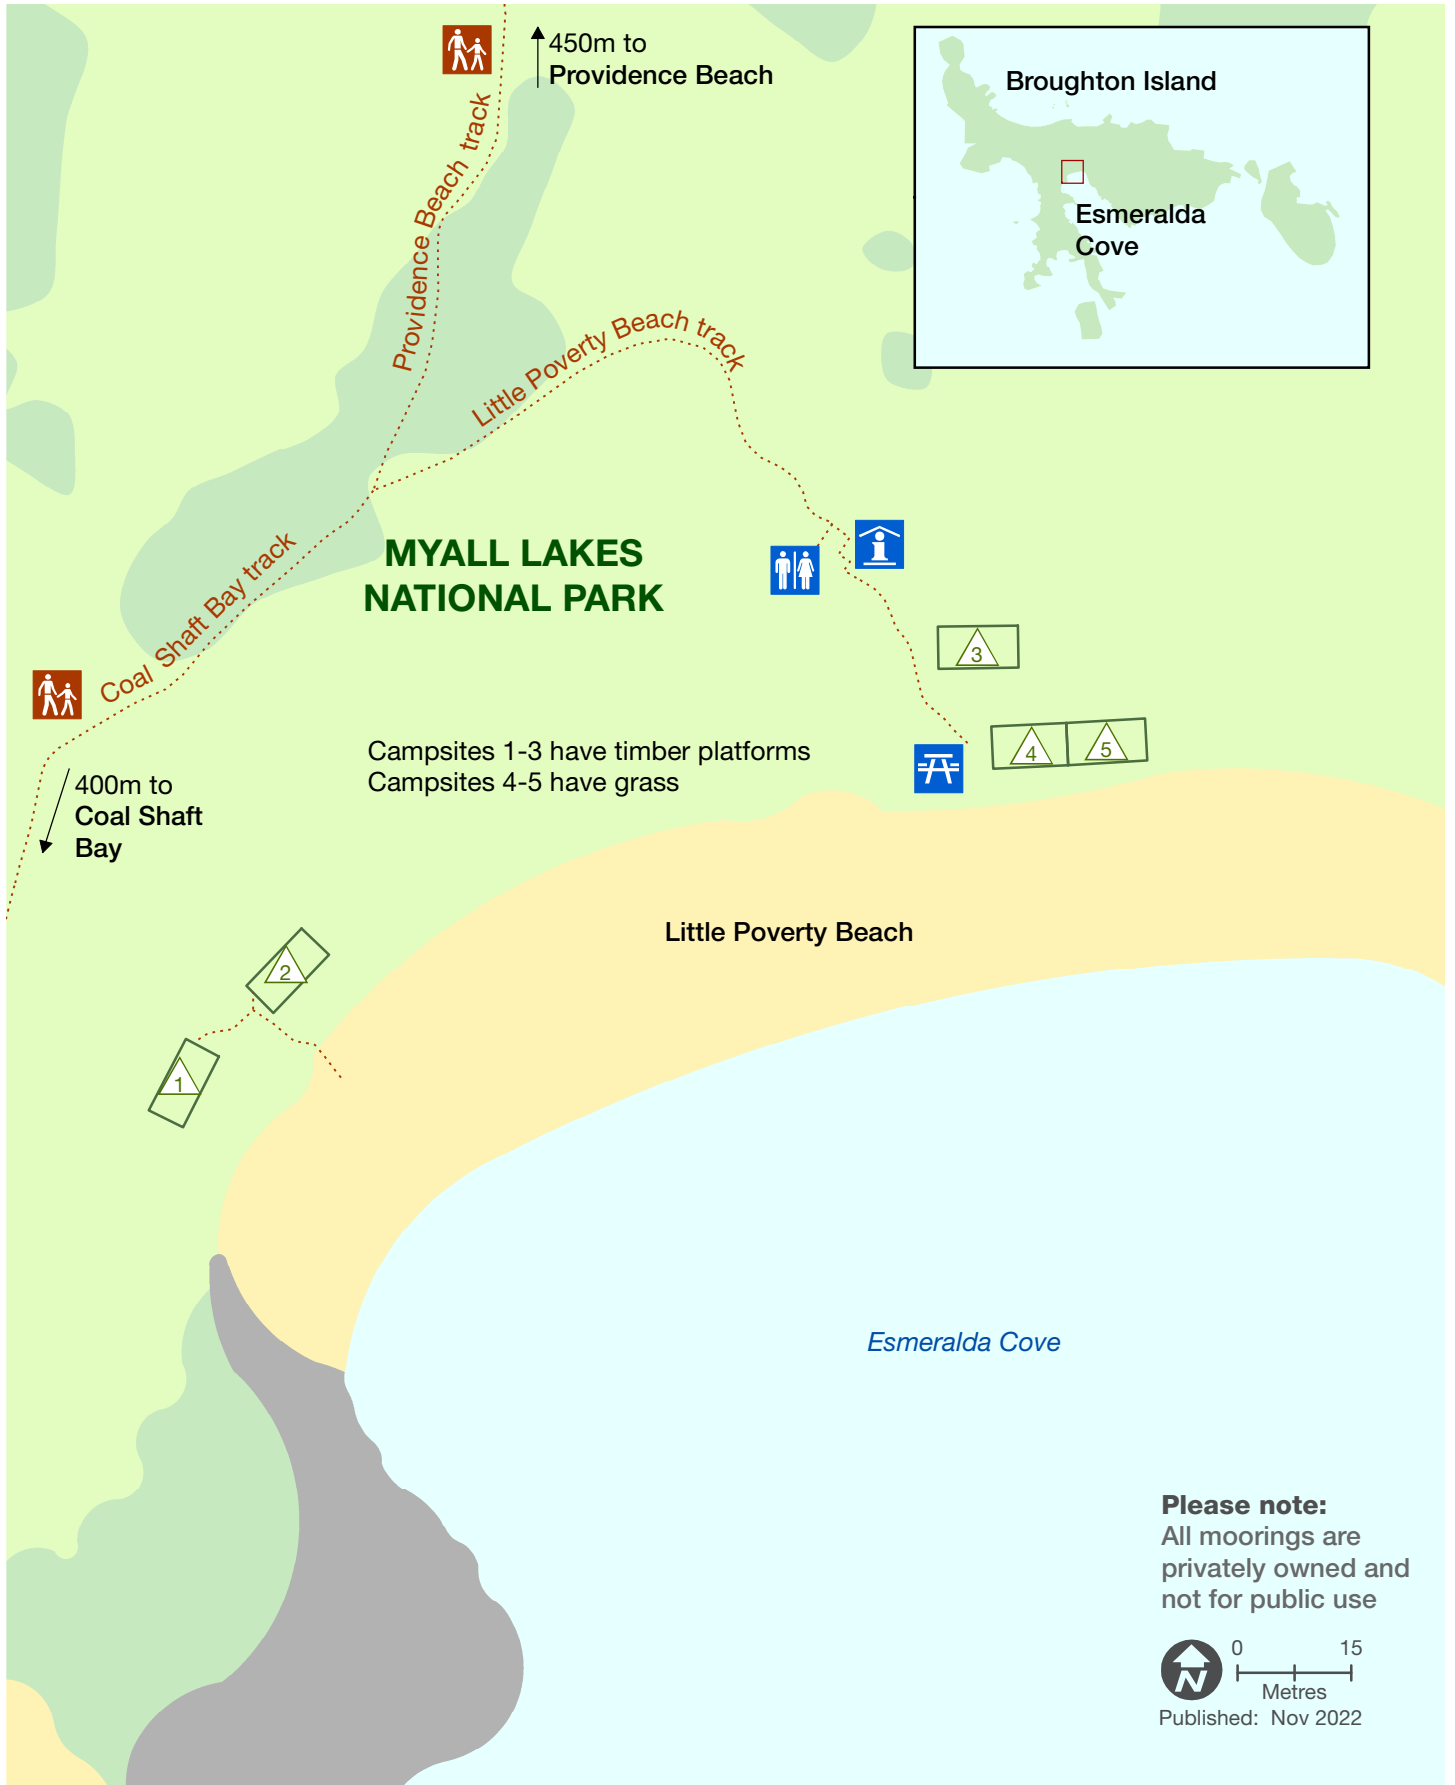

Myall Lakes National Park

Broughton Island campground

Tent only

Information

Toilet

Picnic table

Walking track