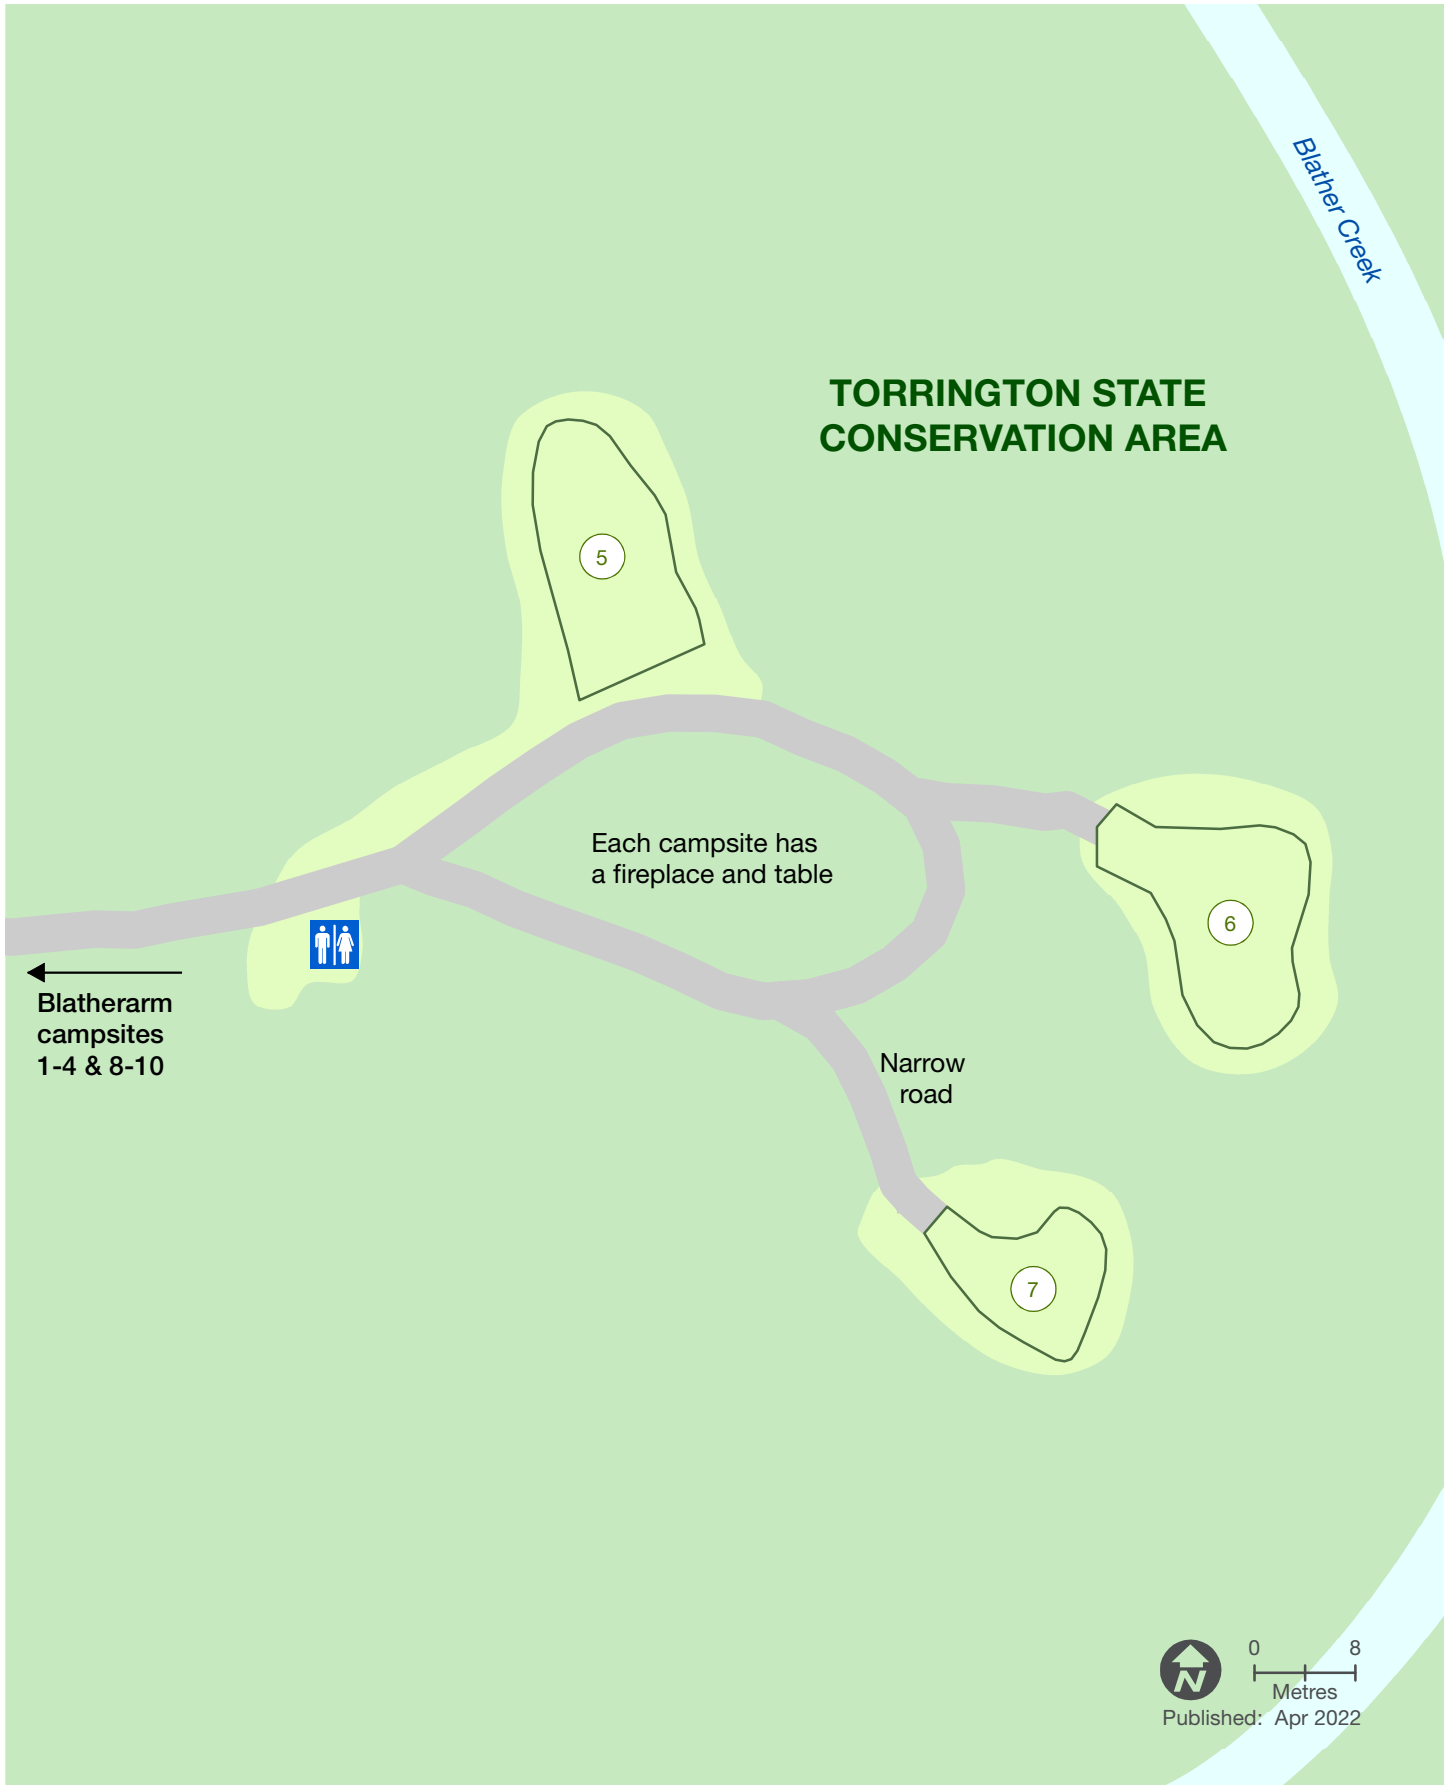

Torrington State Conservation Area

Blatherarm campground - campsites 5-7

 Medium site up to 4.6m  Toilet