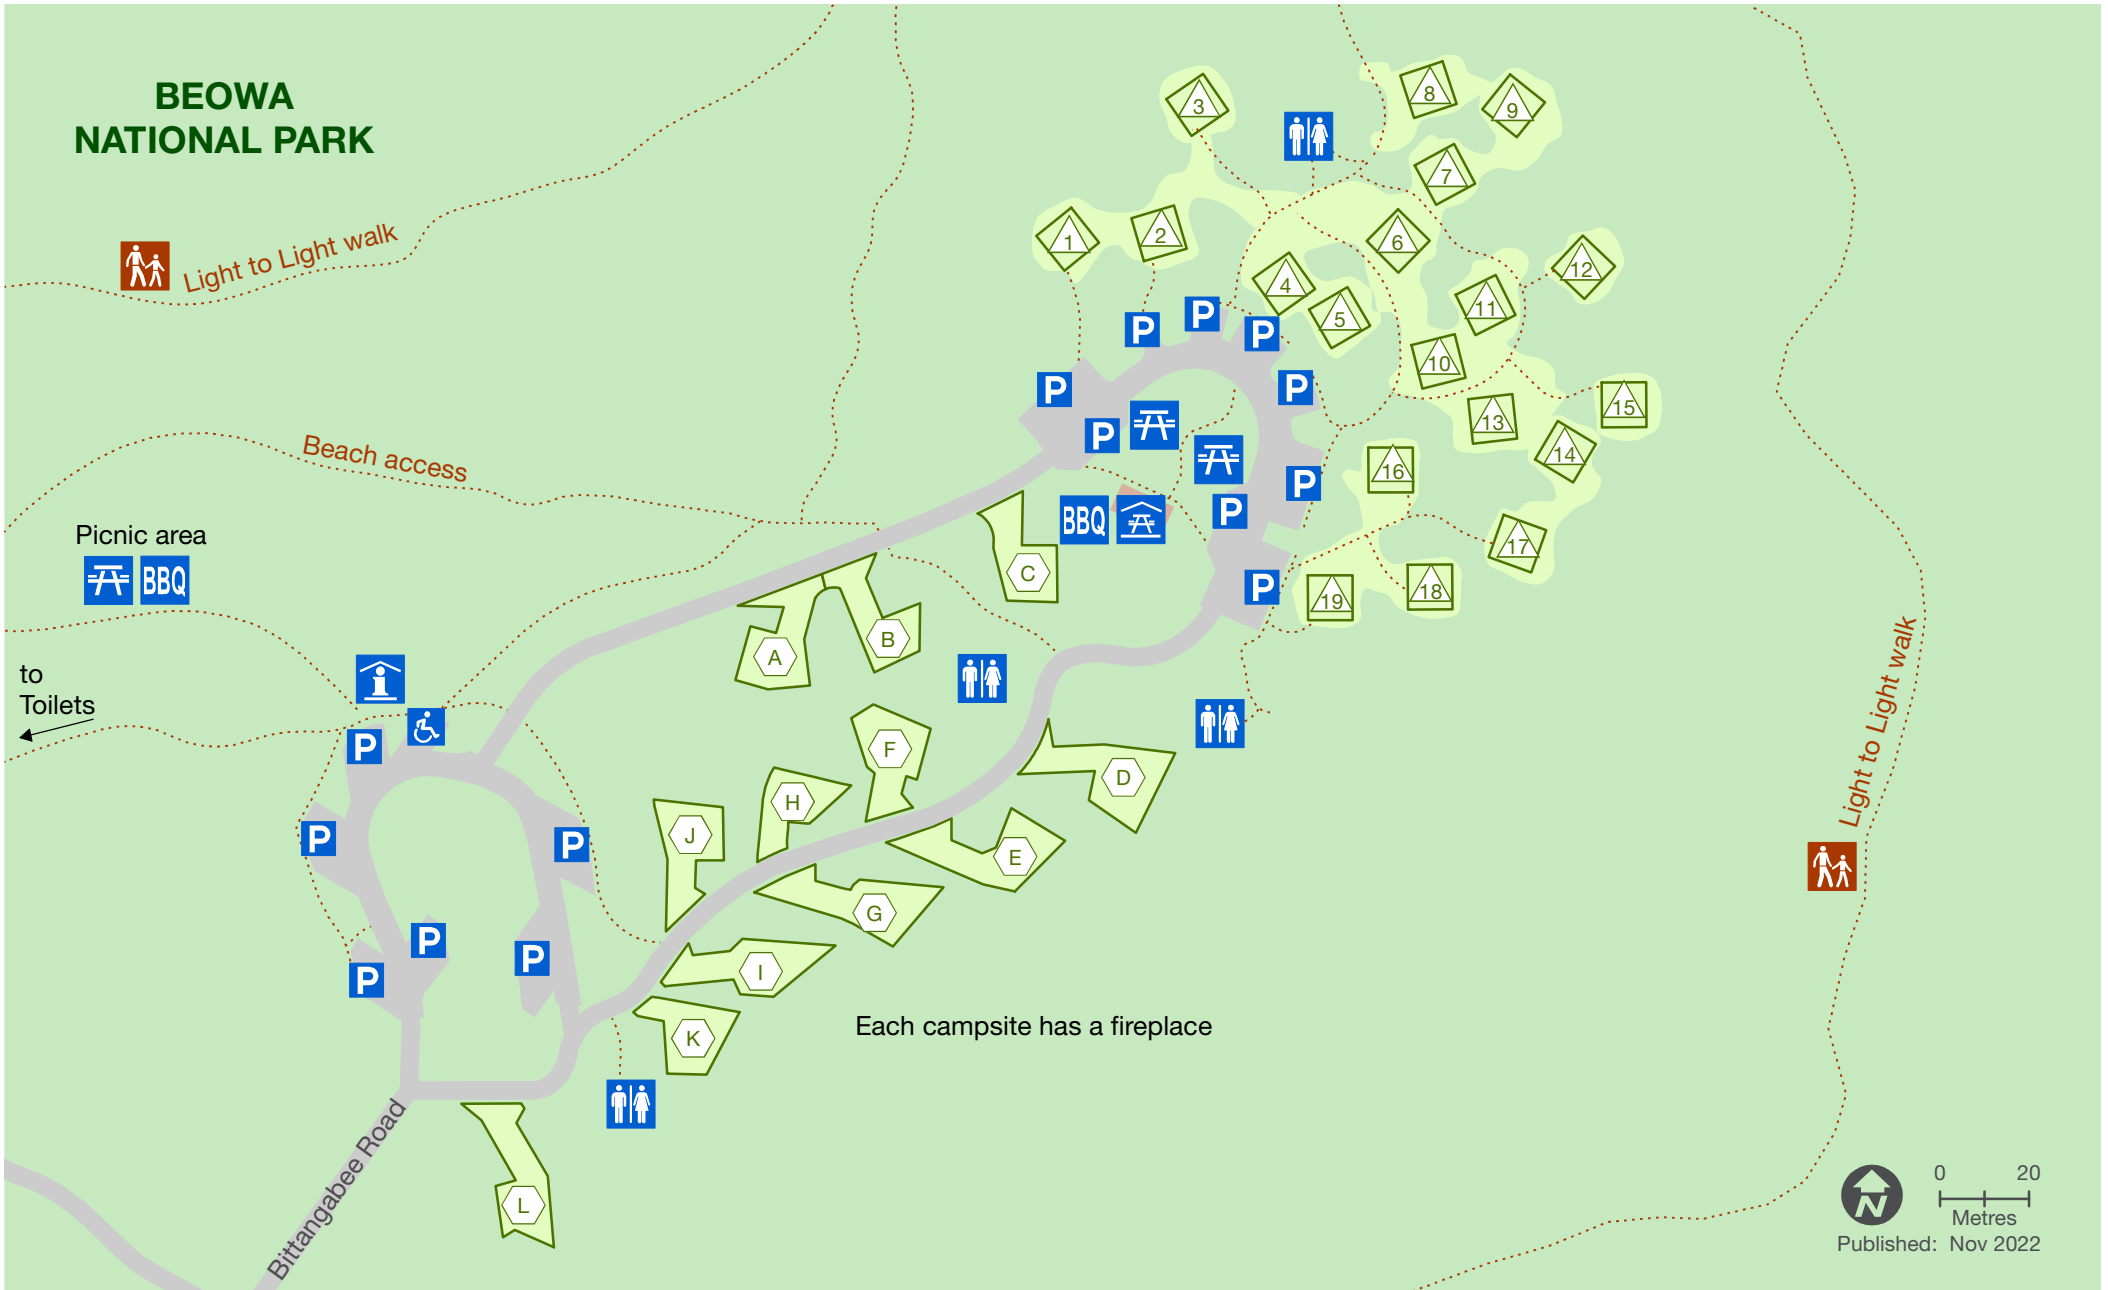

BEOWA NATIONAL PARK

Beowa National Park Bittangabee campground

Tent only

Large site over 4.6m

Barbecue

Information

Parking

Picnic shelter

Picnic table

Toilet

Accessible parking

Walking track