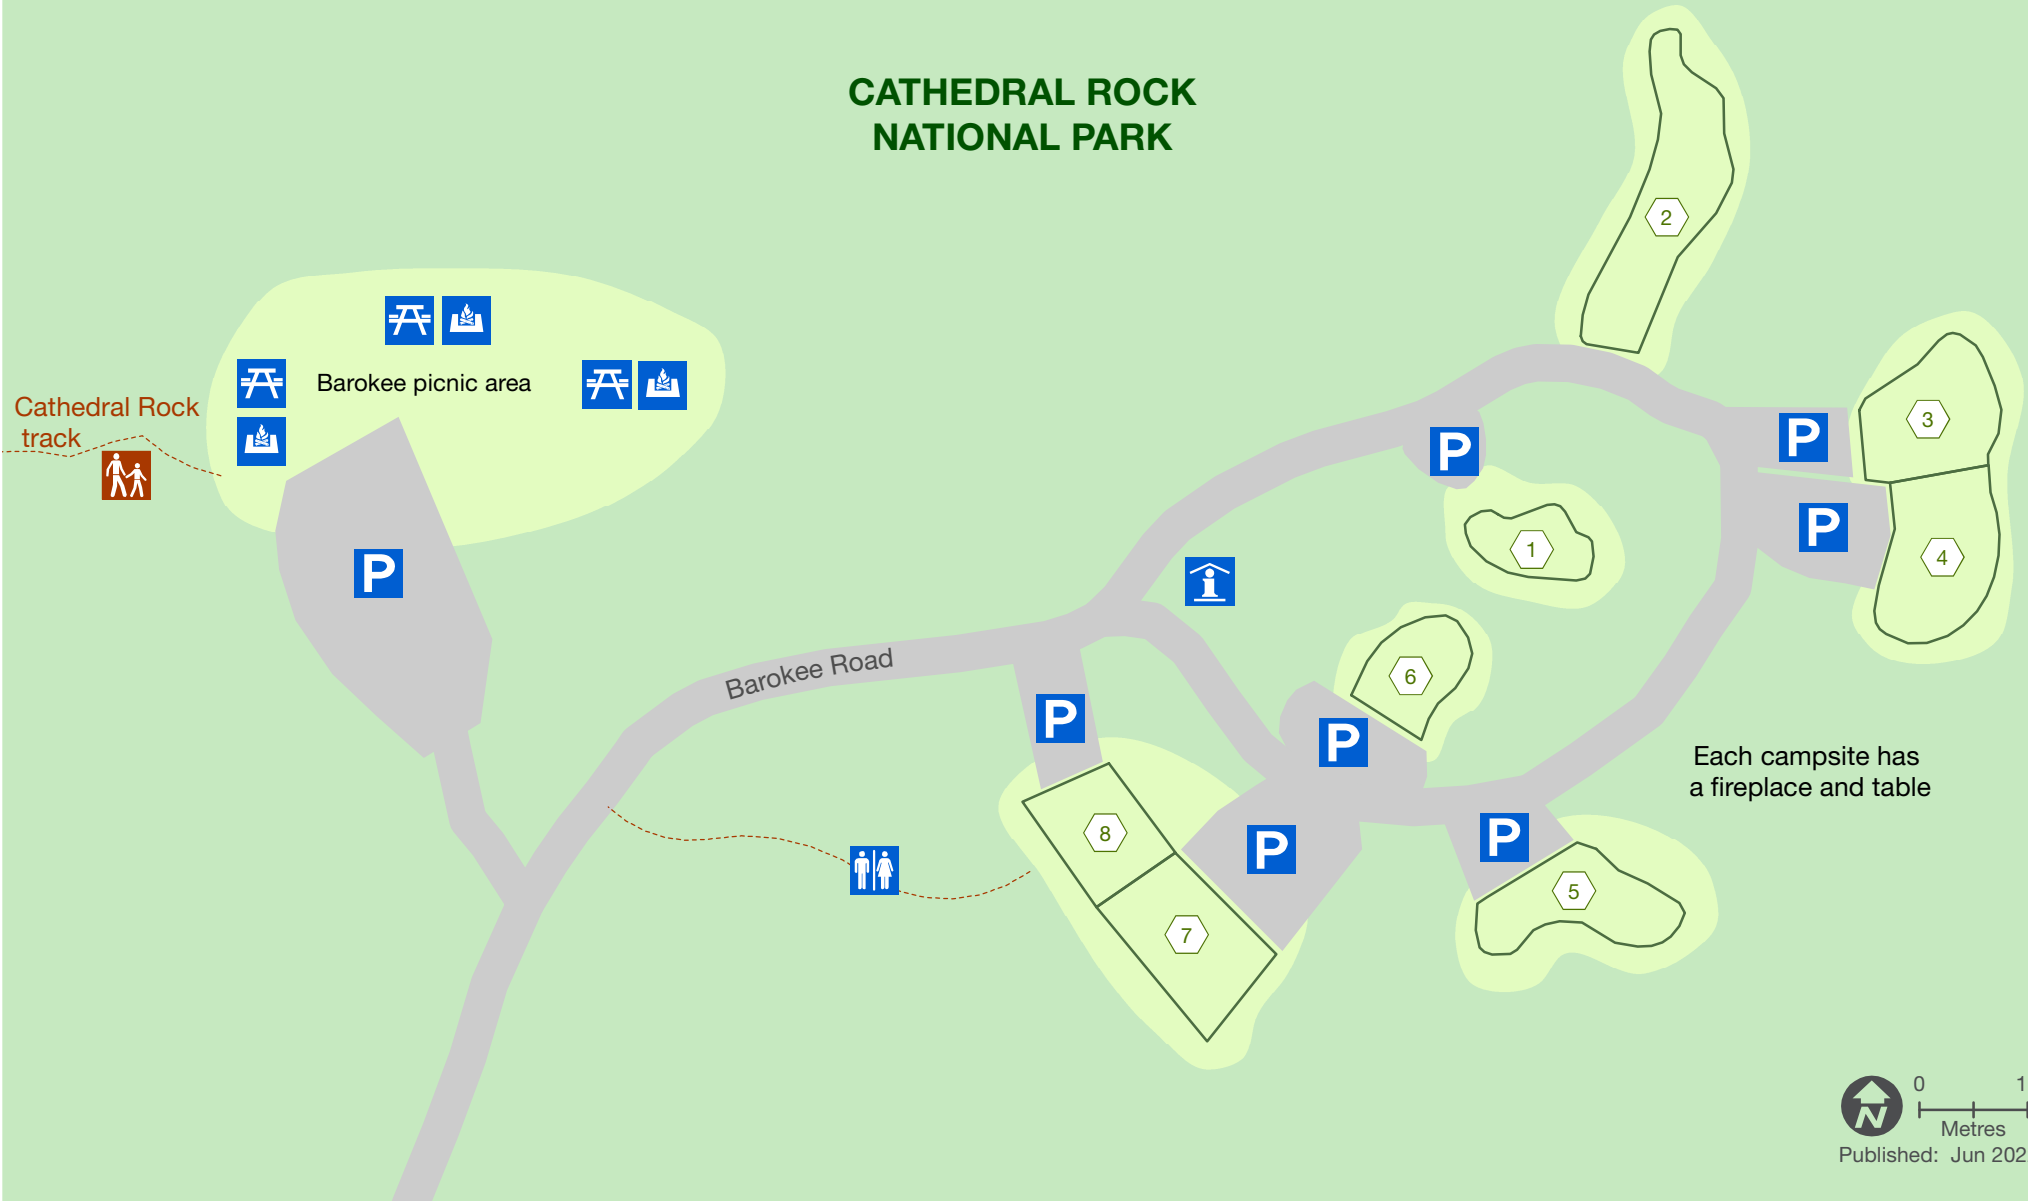

CATHEDRAL ROCK NATIONAL PARK

0 10
Metres
Published: Jun 2022

Cathedral Rock National Park Barokee campground

Large site over 4.6m

Information
 Parking

Toilet
 Walking track