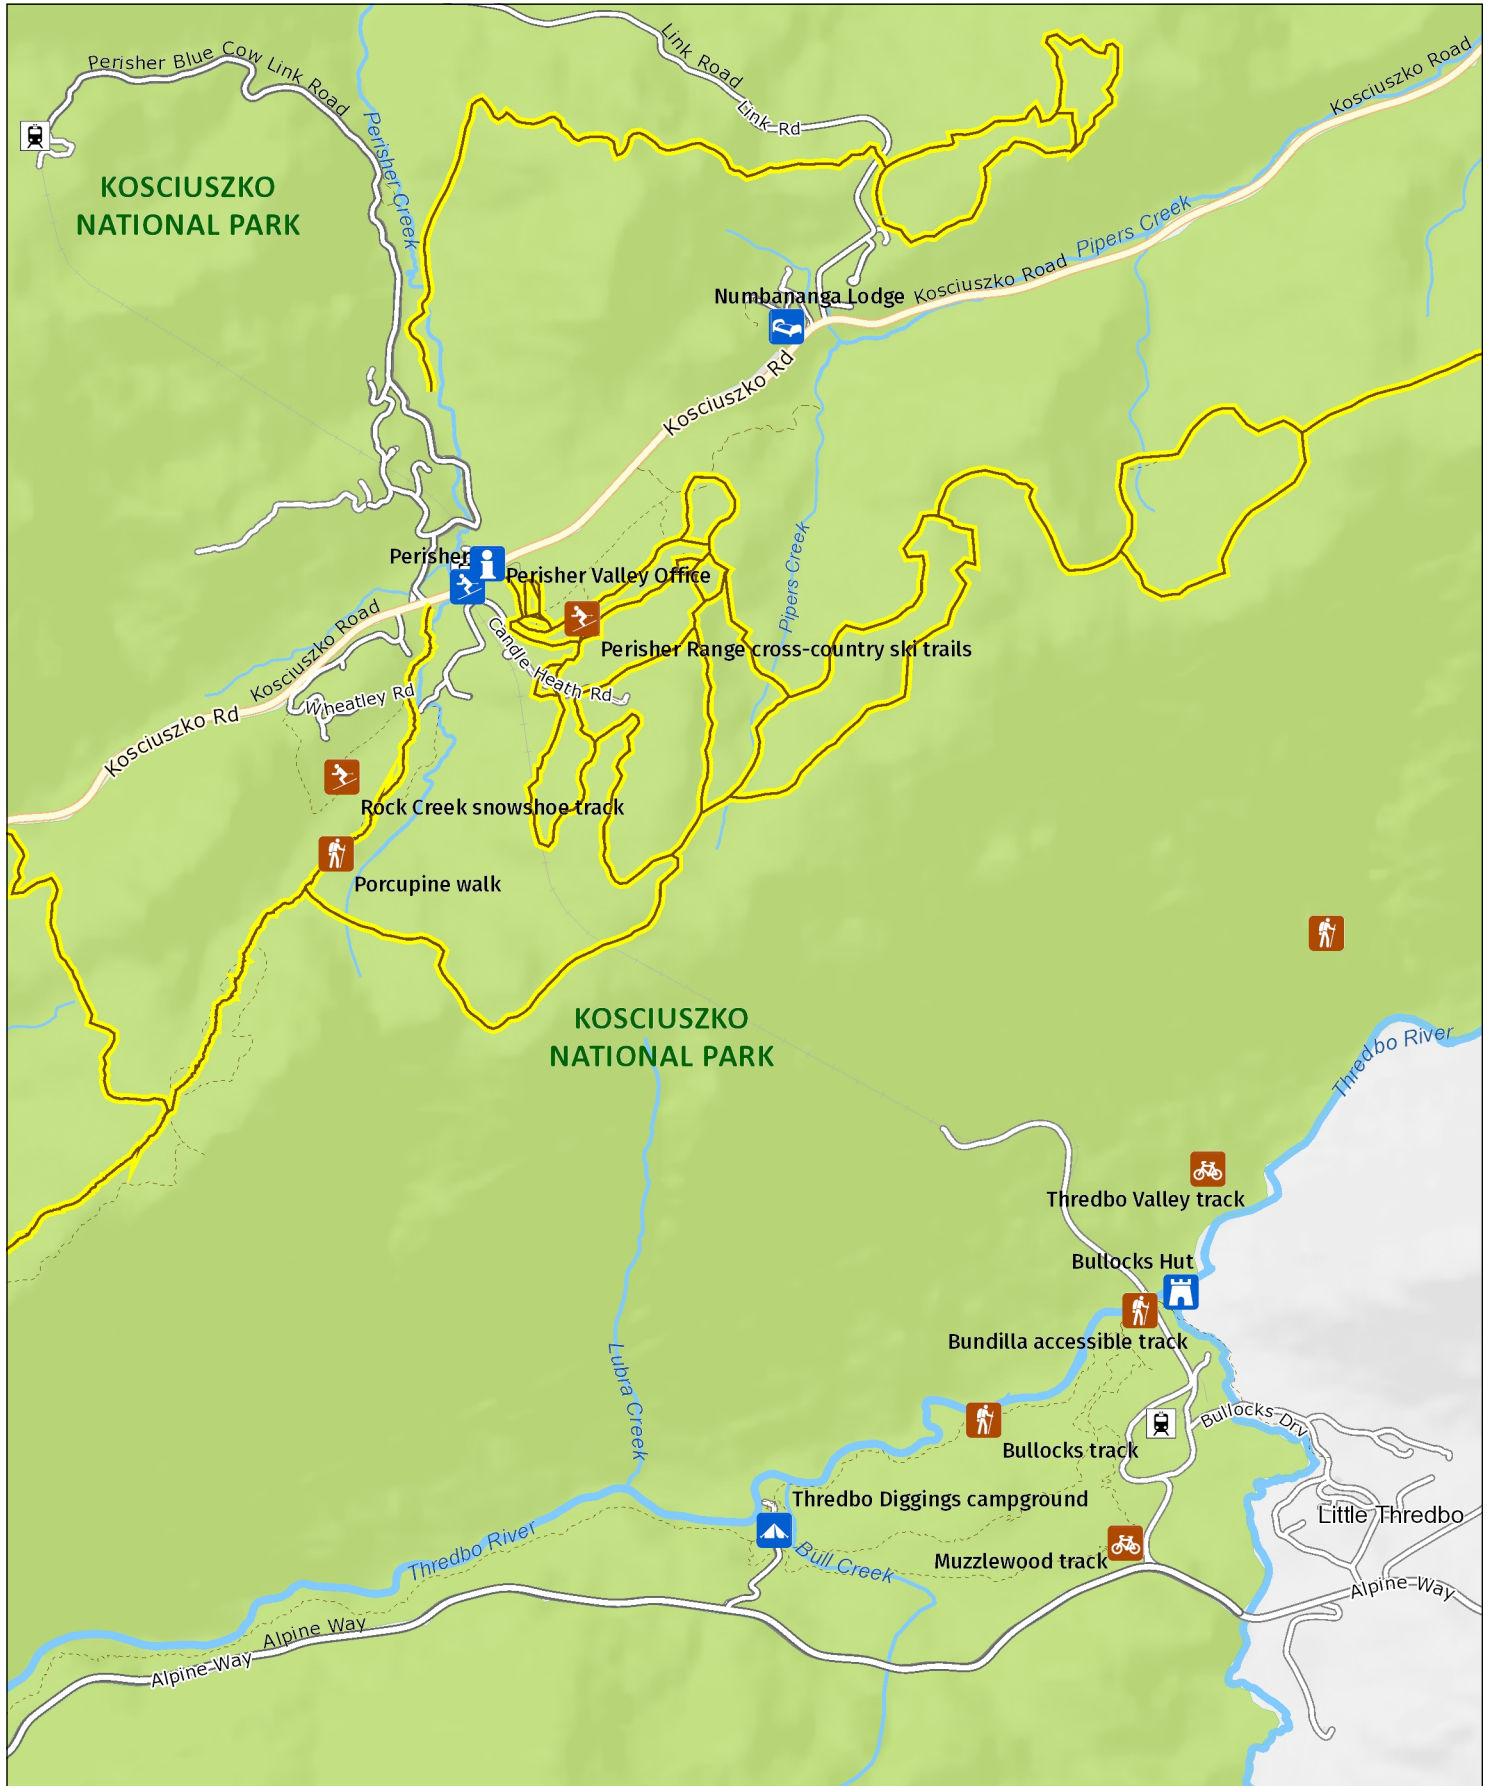

Perisher Range cross-country ski trails

Detail: Charlotte Pass area

MAP INFORMATION

This map does not provide detailed information on topography, alerts or opening times and may not be suitable for some activities.
Map Published: 09-Jul-2024

Perisher Range cross-country ski trails

Detail: Perisher and Bullocks Flat

MAP INFORMATION

This map does not provide detailed information on topography, alerts or opening times and may not be suitable for some activities.

Map Published: 09-Jul-2024

 Feature Park/section	 Other NPWS reserve	 Mount/Peak/Hill	 Waterfall
 Track	 Management trail (no motor vehicle access)	 Motorway	 Primary road
 Arterial road	 Sub-arterial road	 Distributor road	 Local road
 Sealed road	 Unsealed road	 Feature route	 Railway
 Watercourse	 Waterbody	 Marine Park/ Aquatic Reserve	 Firearms range/ Danger area
Attractions and activities		Facilities	
 Aboriginal site	 Adventure sports location	 Accommodation	 Train station
 Birdwatching spot	 Boating location	 Boat ramp	 Bus station
 Campground	 Canoe/Kayak location	 Café/kiosk	 Ferry wharf
 Cave entrance	 Fishing spot	 Education centre	 Airport
 Historic site	 Lookout	 Picnic area	Warnings
 Snow sports facility	 Surfing spot	 Venue	 Gate – may be locked
 Swimming spot	 Visitor centre		 Warning
 Canoe/Kayak route	 Car touring route		
 Cycling trail	 Horse riding trail		
 Snow trail	 Walking track		
 4WD touring route			

Photo: Mount Kaputar National Park (Simone Cottrell/DFIE)

Explore the NSW
National Parks
 app

Download your next adventure

Get GPS-enabled maps and information on over 225 national parks in the NSW National Parks app. Download a park to navigate its map without an internet connection.