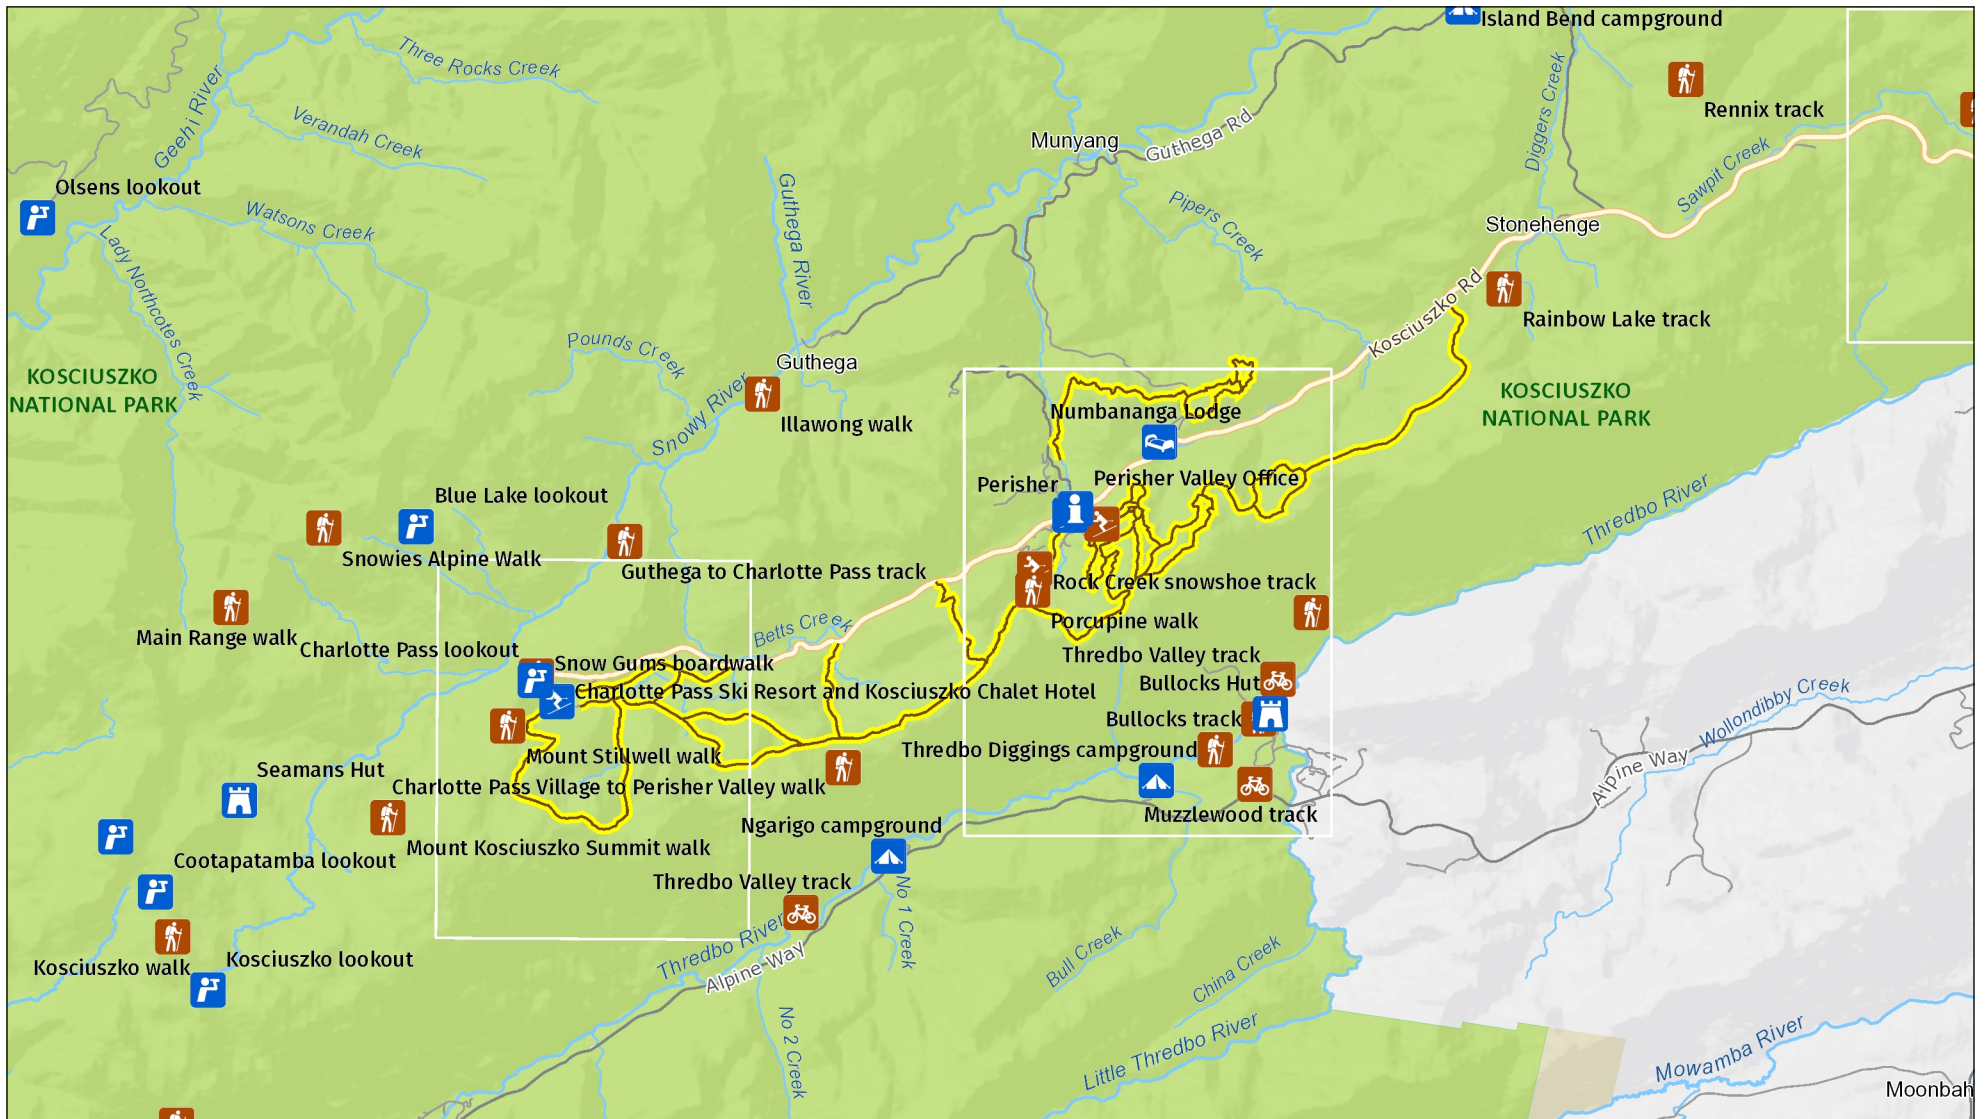

Perisher Range cross-country ski trails

Overview map

MAP INFORMATION
This map does not provide detailed information on topography, alerts or opening times and may not be suitable for some activities.
Map Published: 09-Jul-2024

Perisher Range cross-country ski trails

Detail: Charlotte Pass area

MAP INFORMATION

This map does not provide detailed information on topography, alerts or opening times and may not be suitable for some activities.
Map Published: 09-Jul-2024

Perisher Range cross-country ski trails

Detail: Perisher and Bullocks Flat

MAP INFORMATION

This map does not provide detailed information on topography, alerts or opening times and may not be suitable for some activities.

Map Published: 09-Jul-2024

 Feature Park/section	 Other NPWS reserve	 Mount/Peak/Hill	 Waterfall
 Track	 Management trail (no motor vehicle access)	 Motorway	 Primary road
 Arterial road	 Sub-arterial road	 Distributor road	 Local road
 Sealed road	 Unsealed road	 Feature route	 Railway
 Watercourse	 Waterbody	 Marine Park/ Aquatic Reserve	 Firearms range/ Danger area
Attractions and activities		Facilities	
 Aboriginal site	 Adventure sports location	 Accommodation	 Train station
 Birdwatching spot	 Boating location	 Boat ramp	 Bus station
 Campground	 Canoe/Kayak location	 Café/kiosk	 Ferry wharf
 Cave entrance	 Fishing spot	 Education centre	 Airport
 Historic site	 Lookout	 Picnic area	Warnings
 Snow sports facility	 Surfing spot	 Venue	 Gate – may be locked
 Swimming spot	 Visitor centre		 Warning
 Canoe/Kayak route	 Car touring route		
 Cycling trail	 Horse riding trail		
 Snow trail	 Walking track		
 4WD touring route			