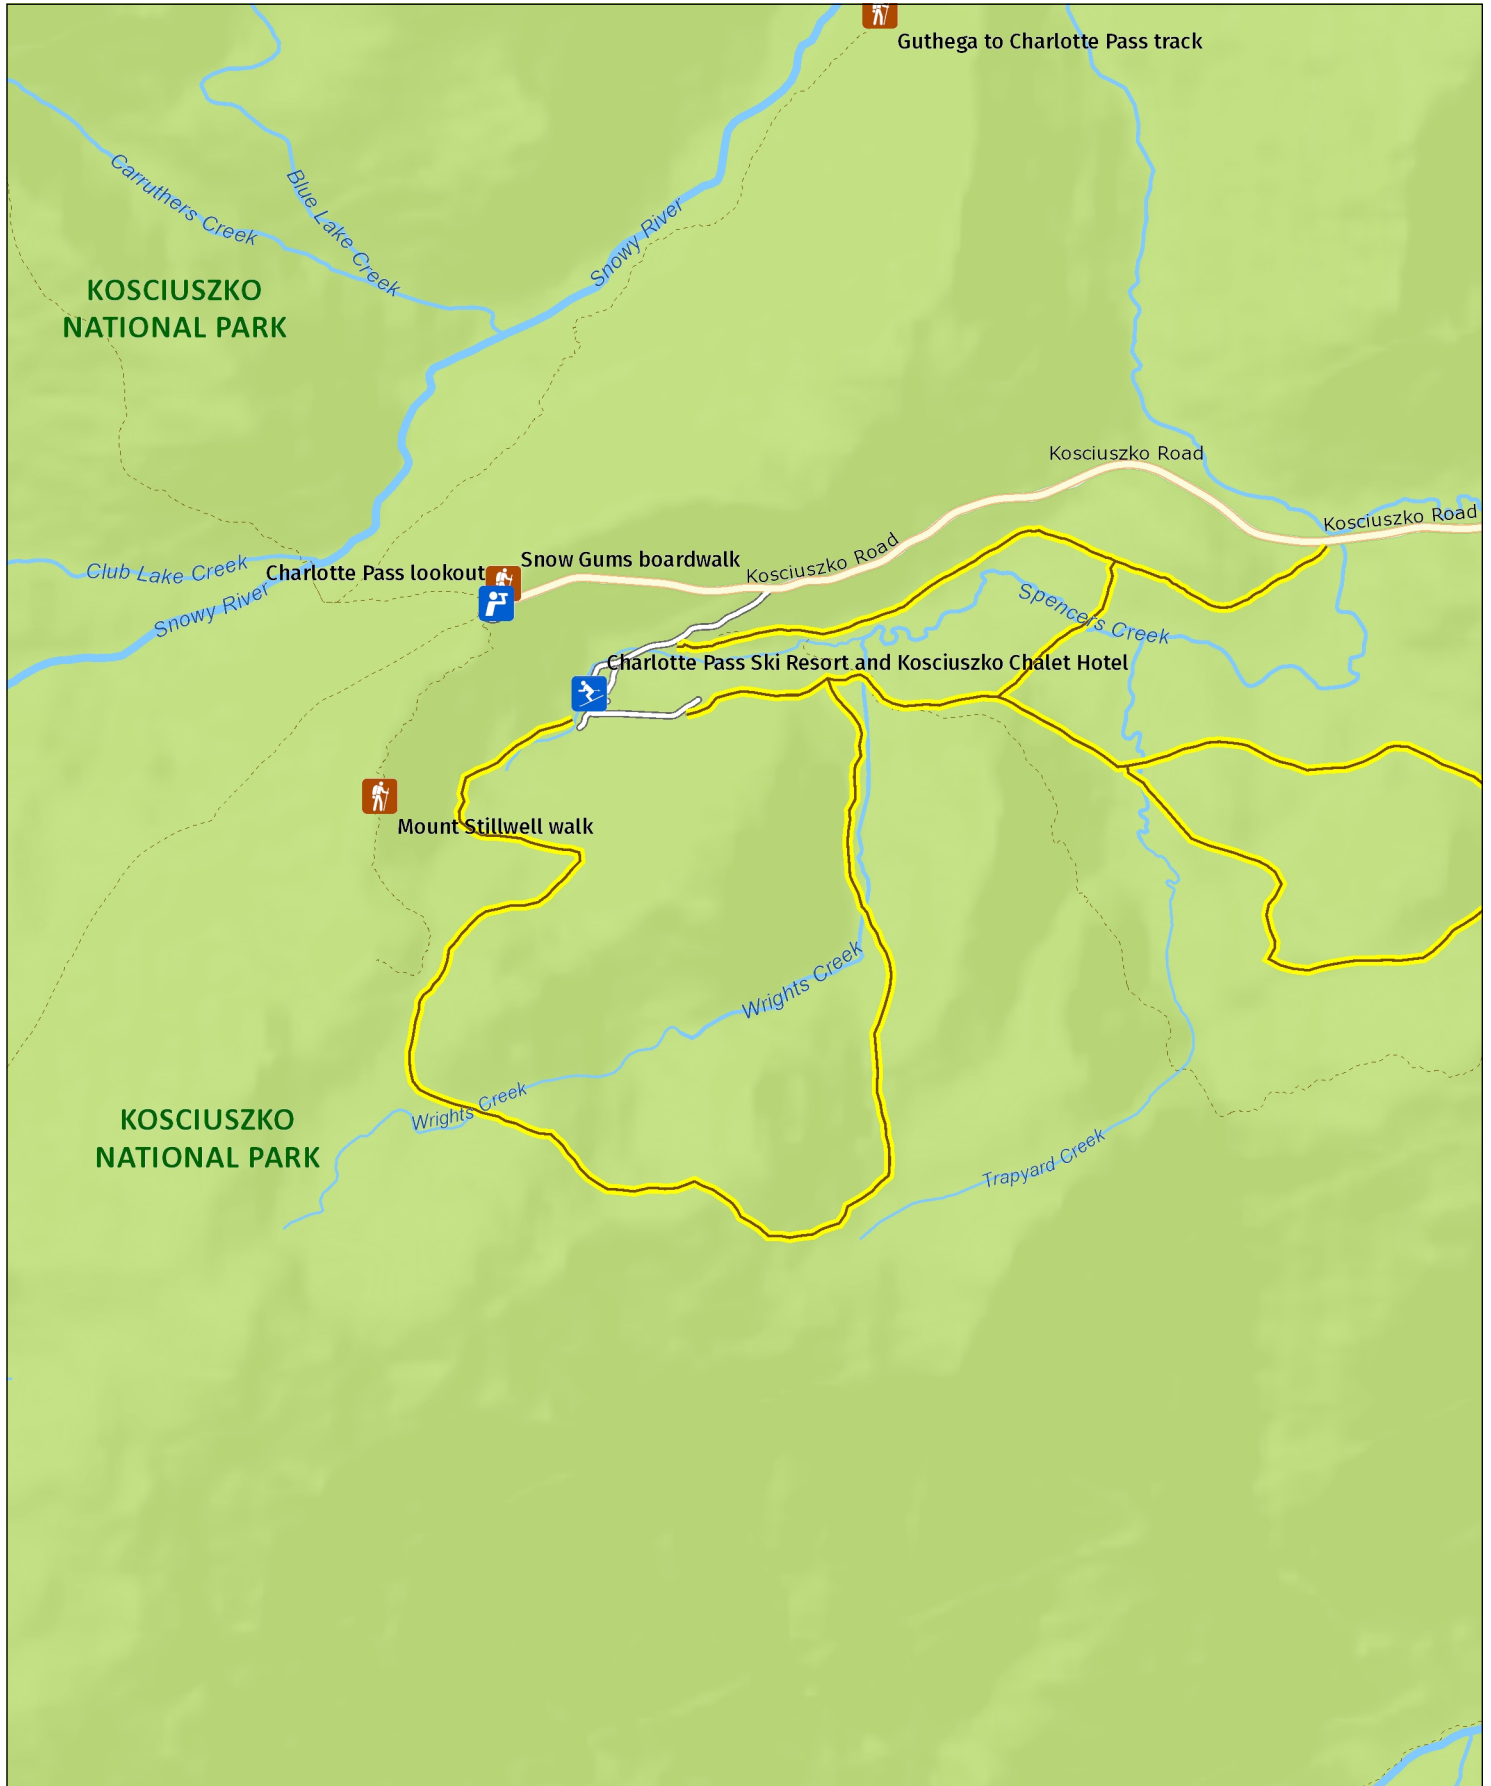

Perisher Range cross-country ski trails

Overview map

MAP INFORMATION
This map does not provide detailed information on topography, alerts or opening times and may not be suitable for some activities.
Map Published: 09-Jul-2024

Perisher Range cross-country ski trails

Detail: Charlotte Pass area

MAP INFORMATION

This map does not provide detailed information on topography, alerts or opening times and may not be suitable for some activities.
Map Published: 09-Jul-2024

Perisher Range cross-country ski trails

Detail: Perisher and Bullocks Flat

MAP INFORMATION

This map does not provide detailed information on topography, alerts or opening times and may not be suitable for some activities.

Map Published: 09-Jul-2024

 Feature Park/section	 Other NPWS reserve	 Mount/Peak/Hill	 Waterfall
 Track	 Management trail (no motor vehicle access)	 Motorway	 Primary road
 Arterial road	 Sub-arterial road	 Distributor road	 Local road
 Sealed road	 Unsealed road	 Feature route	 Railway
 Watercourse	 Waterbody	 Marine Park/ Aquatic Reserve	 Firearms range/ Danger area
Attractions and activities		Facilities	
 Aboriginal site	 Adventure sports location	 Accommodation	 Train station
 Birdwatching spot	 Boating location	 Boat ramp	 Bus station
 Campground	 Canoe/Kayak location	 Café/kiosk	 Ferry wharf
 Cave entrance	 Fishing spot	 Education centre	 Airport
 Historic site	 Lookout	 Picnic area	Warnings
 Snow sports facility	 Surfing spot	 Venue	 Gate – may be locked
 Swimming spot	 Visitor centre		 Warning
 Canoe/Kayak route	 Car touring route		
 Cycling trail	 Horse riding trail		
 Snow trail	 Walking track		
 4WD touring route			