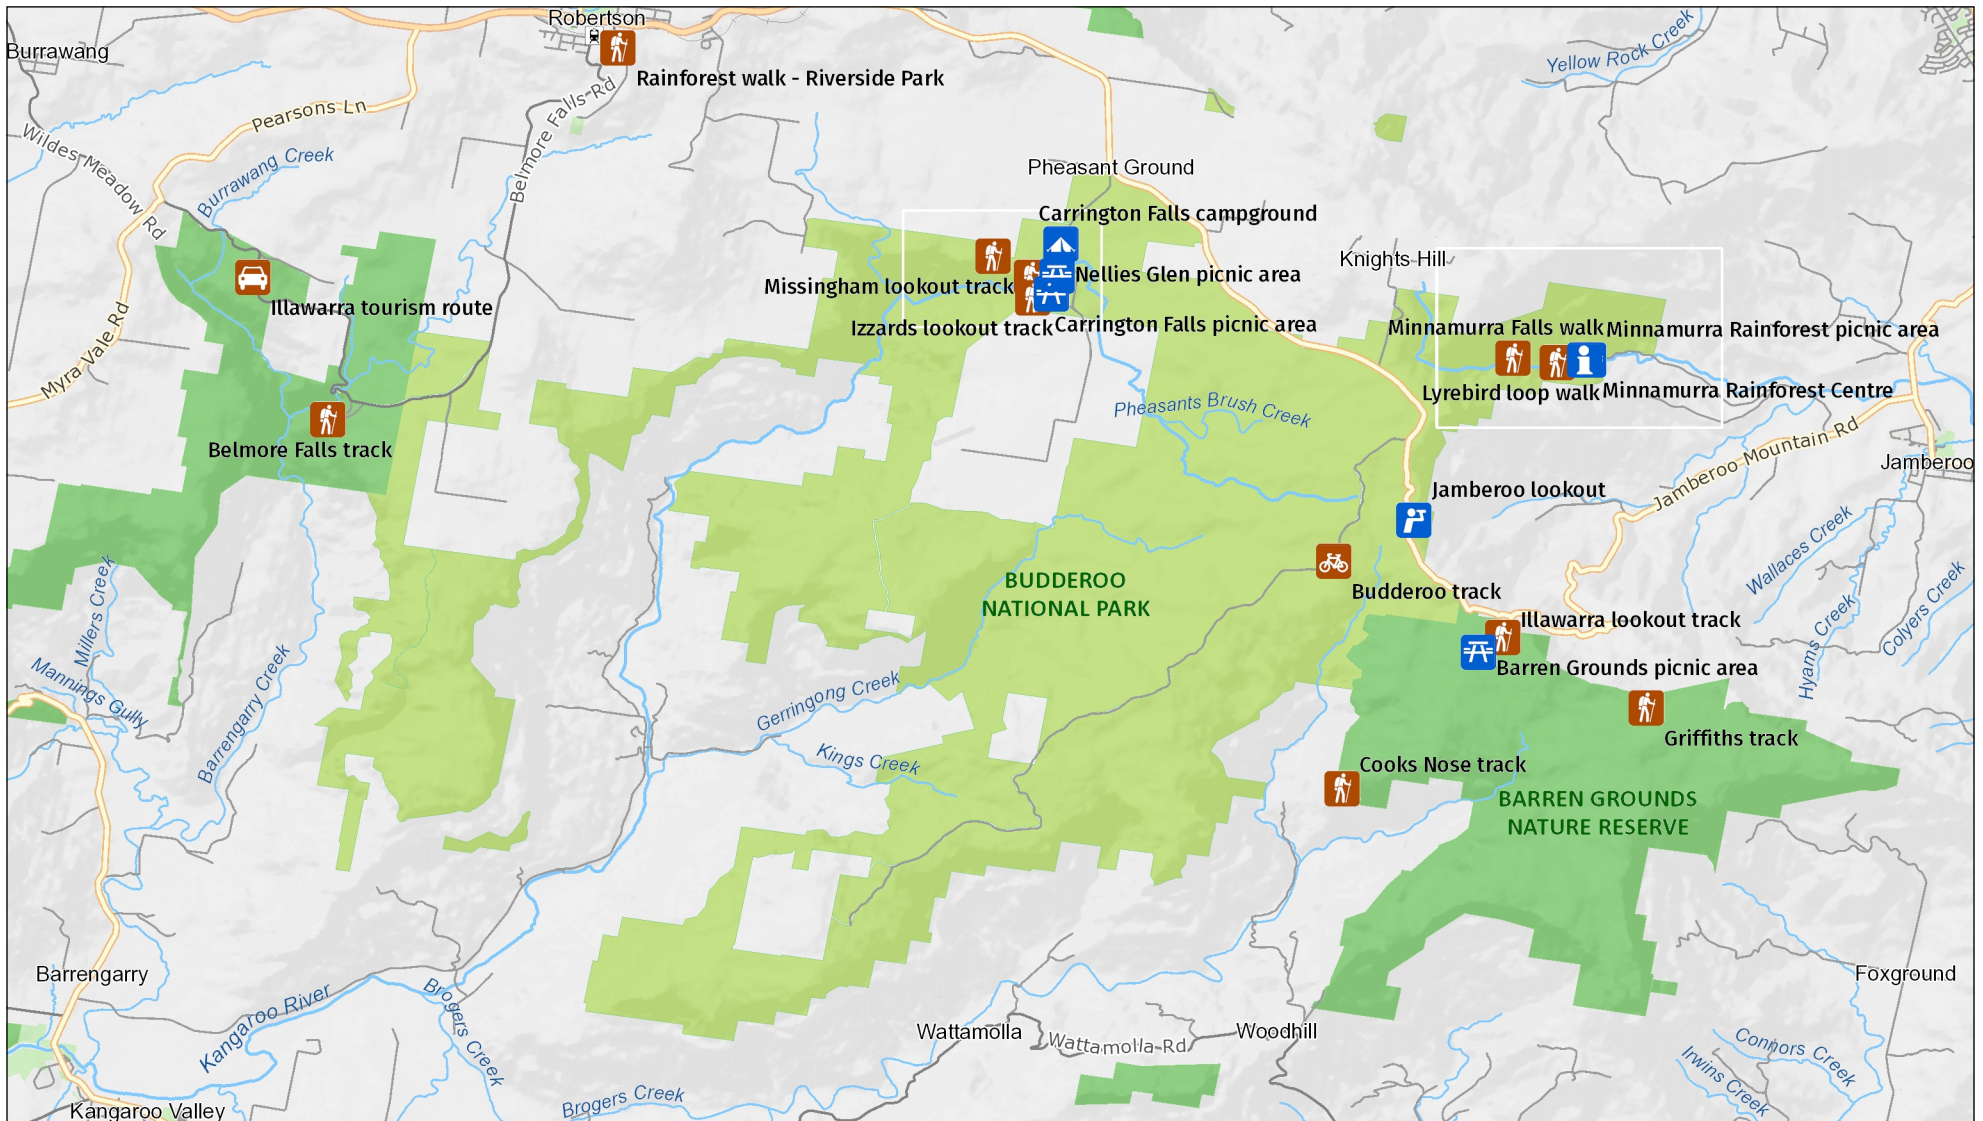

# Budderoo National Park

## Overview

**MAP INFORMATION**  
This map does not provide detailed information on topography, alerts or opening times and may not be suitable for some activities.  
Map Published: 20-Oct-2021

# Budderoo National Park

Minnamurra area

**MAP INFORMATION**  
This map does not provide detailed information on topography, alerts or opening times and may not be suitable for some activities.  
Map Published: 20-Oct-2021

 Feature Park/section	 Other NPWS reserve	 Mount/Peak/Hill	 Waterfall
 Track	 Management trail (no motor vehicle access)	 Motorway	 Primary road
 Arterial road	 Sub-arterial road	 Distributor road	 Local road
 Sealed road	 Unsealed road	 Feature route	 Railway
 Watercourse	 Waterbody	 Marine Park/ Aquatic Reserve	 Firearms range/ Danger area
<b>Attractions and activities</b>		<b>Facilities</b>	
 Aboriginal site	 Adventure sports location	 Accommodation	 Train station
 Birdwatching spot	 Boating location	 Boat ramp	 Bus station
 Campground	 Canoe/Kayak location	 Café/kiosk	 Ferry wharf
 Cave entrance	 Fishing spot	 Education centre	 Airport
 Historic site	 Lookout	 Picnic area	<b>Warnings</b>
 Snow sports facility	 Surfing spot	 Venue	 Gate – may be locked
 Swimming spot	 Visitor centre		 Warning
 Canoe/Kayak route	 Car touring route		
 Cycling trail	 Horse riding trail		
 Snow trail	 Walking track		
 4WD touring route			