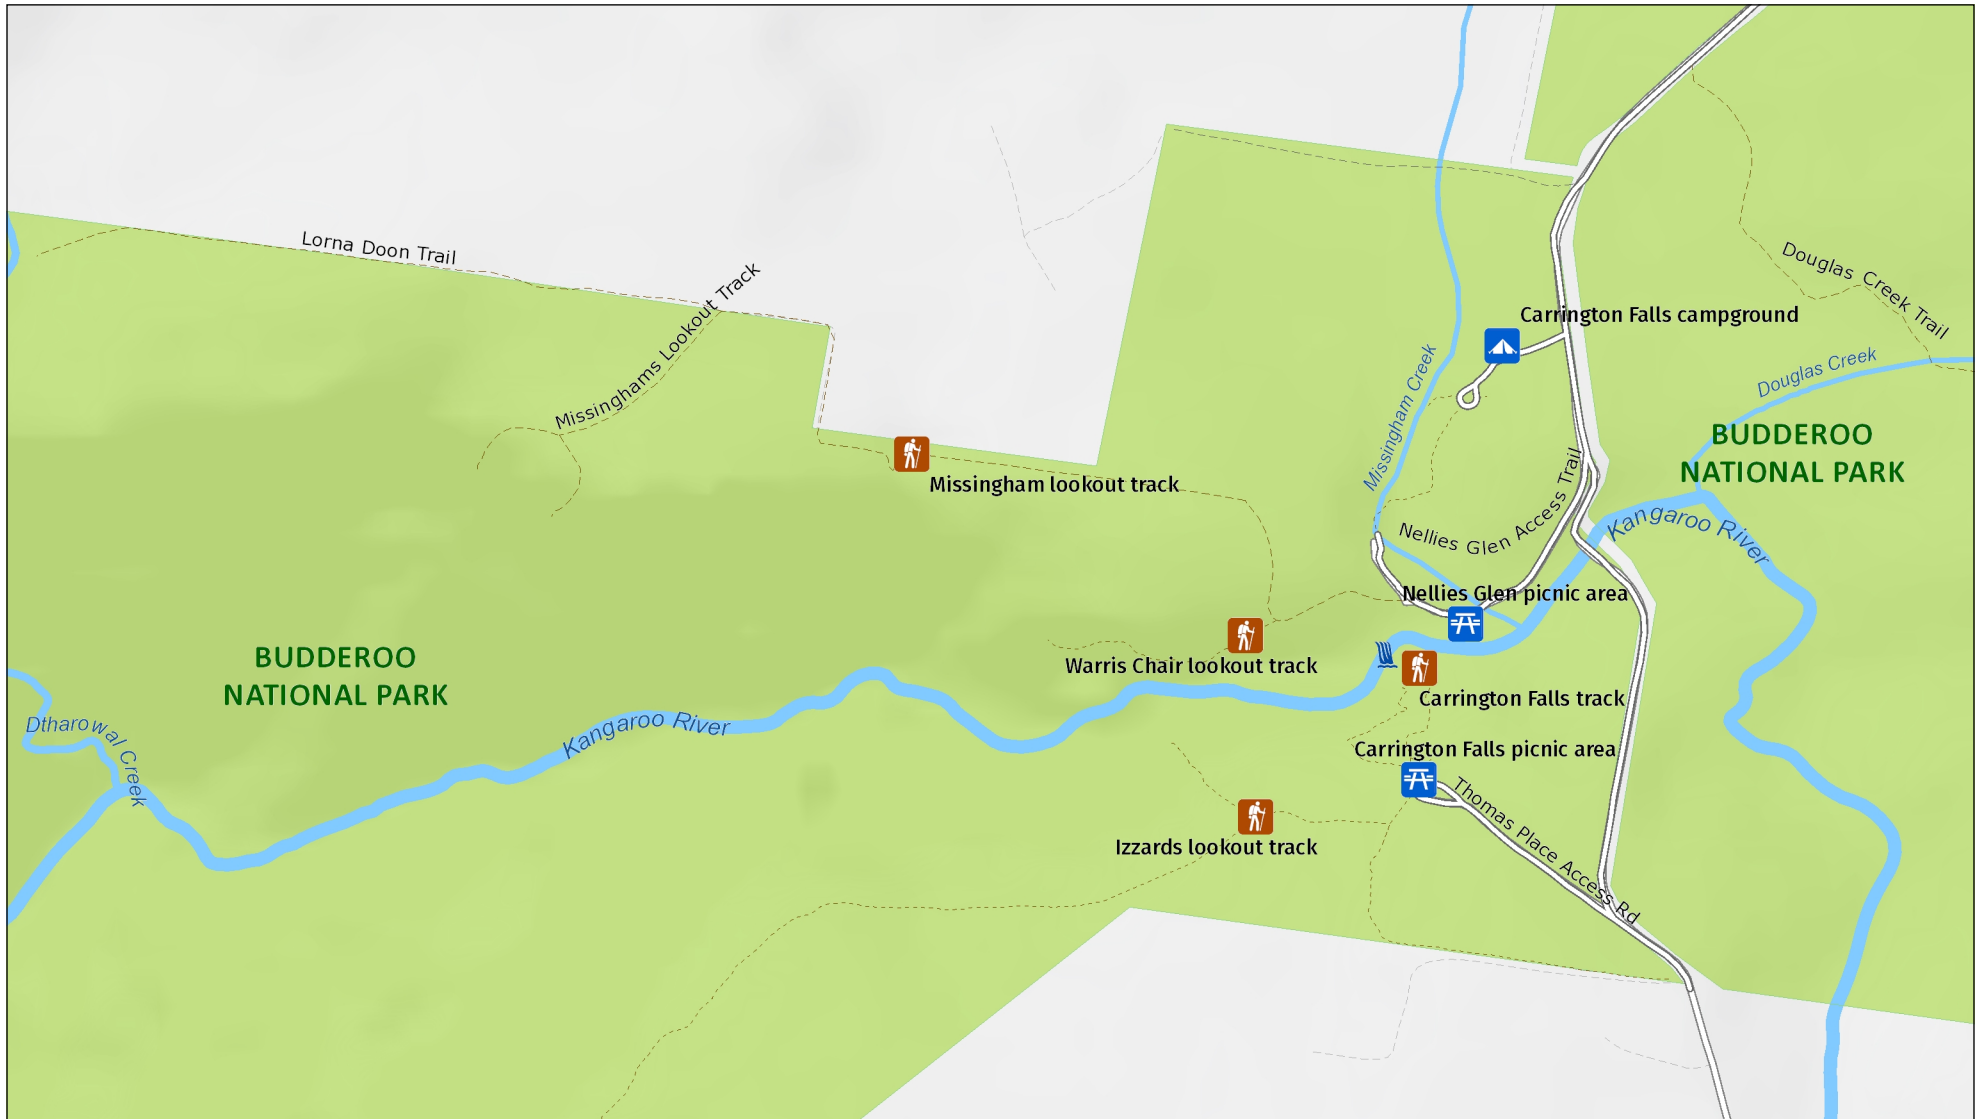

# Budderoo National Park

Minnamurra area

**MAP INFORMATION**  
This map does not provide detailed information on topography, alerts or opening times and may not be suitable for some activities.  
Map Published: 20-Oct-2021

# Budderoo National Park

Carrington Falls area

**MAP INFORMATION**  
This map does not provide detailed information on topography, alerts or opening times and may not be suitable for some activities.  
Map Published: 20-Oct-2021

 Feature Park/section	 Other NPWS reserve	 Mount/Peak/Hill	 Waterfall
 Track	 Management trail (no motor vehicle access)	 Motorway	 Primary road
 Arterial road	 Sub-arterial road	 Distributor road	 Local road
 Sealed road	 Unsealed road	 Feature route	 Railway
 Watercourse	 Waterbody	 Marine Park/ Aquatic Reserve	 Firearms range/ Danger area
<b>Attractions and activities</b>		<b>Facilities</b>	
 Aboriginal site	 Adventure sports location	 Accommodation	 Train station
 Birdwatching spot	 Boating location	 Boat ramp	 Bus station
 Campground	 Canoe/Kayak location	 Café/kiosk	 Ferry wharf
 Cave entrance	 Fishing spot	 Education centre	 Airport
 Historic site	 Lookout	 Picnic area	<b>Warnings</b>
 Snow sports facility	 Surfing spot	 Venue	 Gate – may be locked
 Swimming spot	 Visitor centre		 Warning
 Canoe/Kayak route	 Car touring route		
 Cycling trail	 Horse riding trail		
 Snow trail	 Walking track		
 4WD touring route			