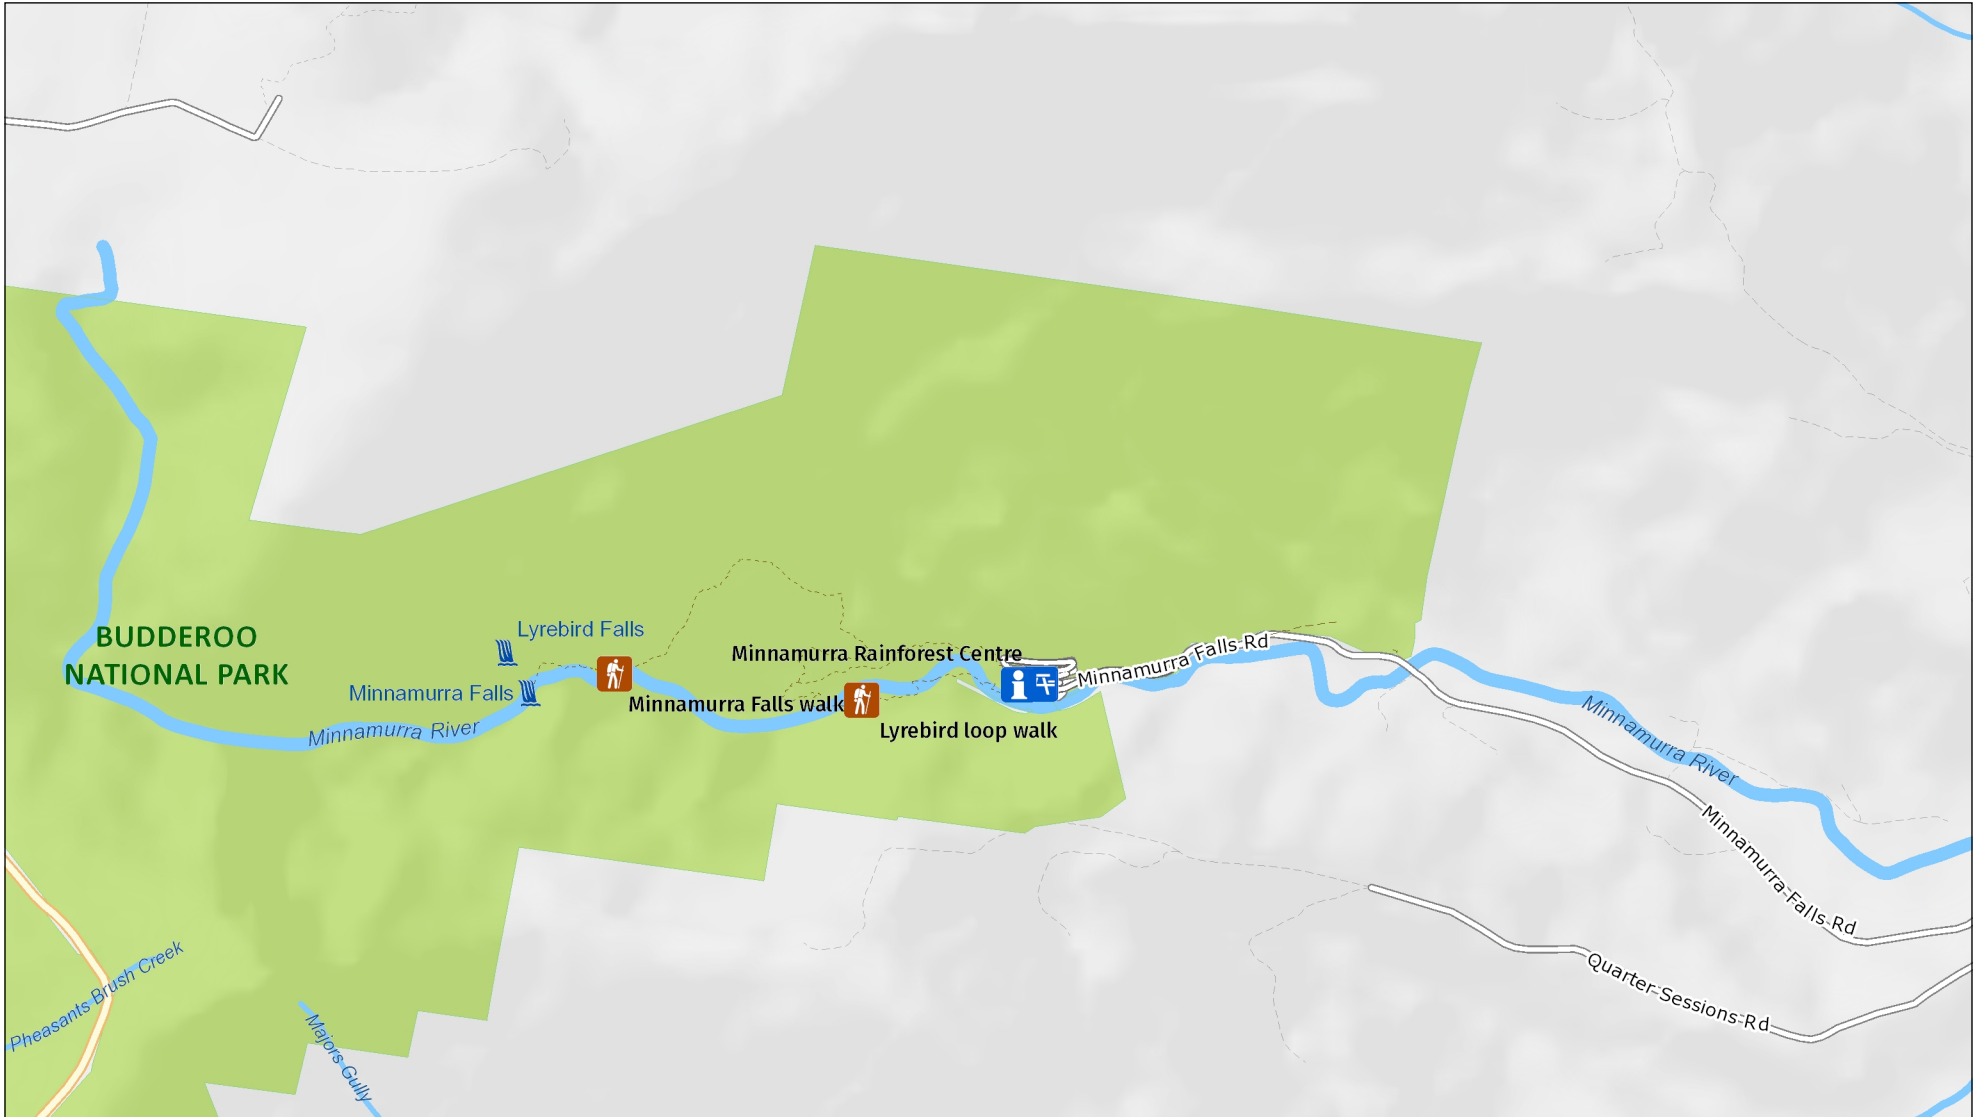

# Budderoo National Park

Minnamurra area

**MAP INFORMATION**  
This map does not provide detailed information on topography, alerts or opening times and may not be suitable for some activities.  
Map Published: 20-Oct-2021

# Budderoo National Park

Carrington Falls area

**MAP INFORMATION**  
This map does not provide detailed information on topography, alerts or opening times and may not be suitable for some activities.  
Map Published: 20-Oct-2021

 Feature Park/section	 Other NPWS reserve	 Mount/Peak/Hill	 Waterfall
 Track	 Management trail (no motor vehicle access)	 Motorway	 Primary road
 Arterial road	 Sub-arterial road	 Distributor road	 Local road
 Sealed road	 Unsealed road	 Feature route	 Railway
 Watercourse	 Waterbody	 Marine Park/ Aquatic Reserve	 Firearms range/ Danger area
<b>Attractions and activities</b>		<b>Facilities</b>	
 Aboriginal site	 Adventure sports location	 Accommodation	 Train station
 Birdwatching spot	 Boating location	 Boat ramp	 Bus station
 Campground	 Canoe/Kayak location	 Café/kiosk	 Ferry wharf
 Cave entrance	 Fishing spot	 Education centre	 Airport
 Historic site	 Lookout	 Picnic area	<b>Warnings</b>
 Snow sports facility	 Surfing spot	 Venue	 Gate – may be locked
 Swimming spot	 Visitor centre		 Warning
 Canoe/Kayak route	 Car touring route		
 Cycling trail	 Horse riding trail		
 Snow trail	 Walking track		
 4WD touring route			